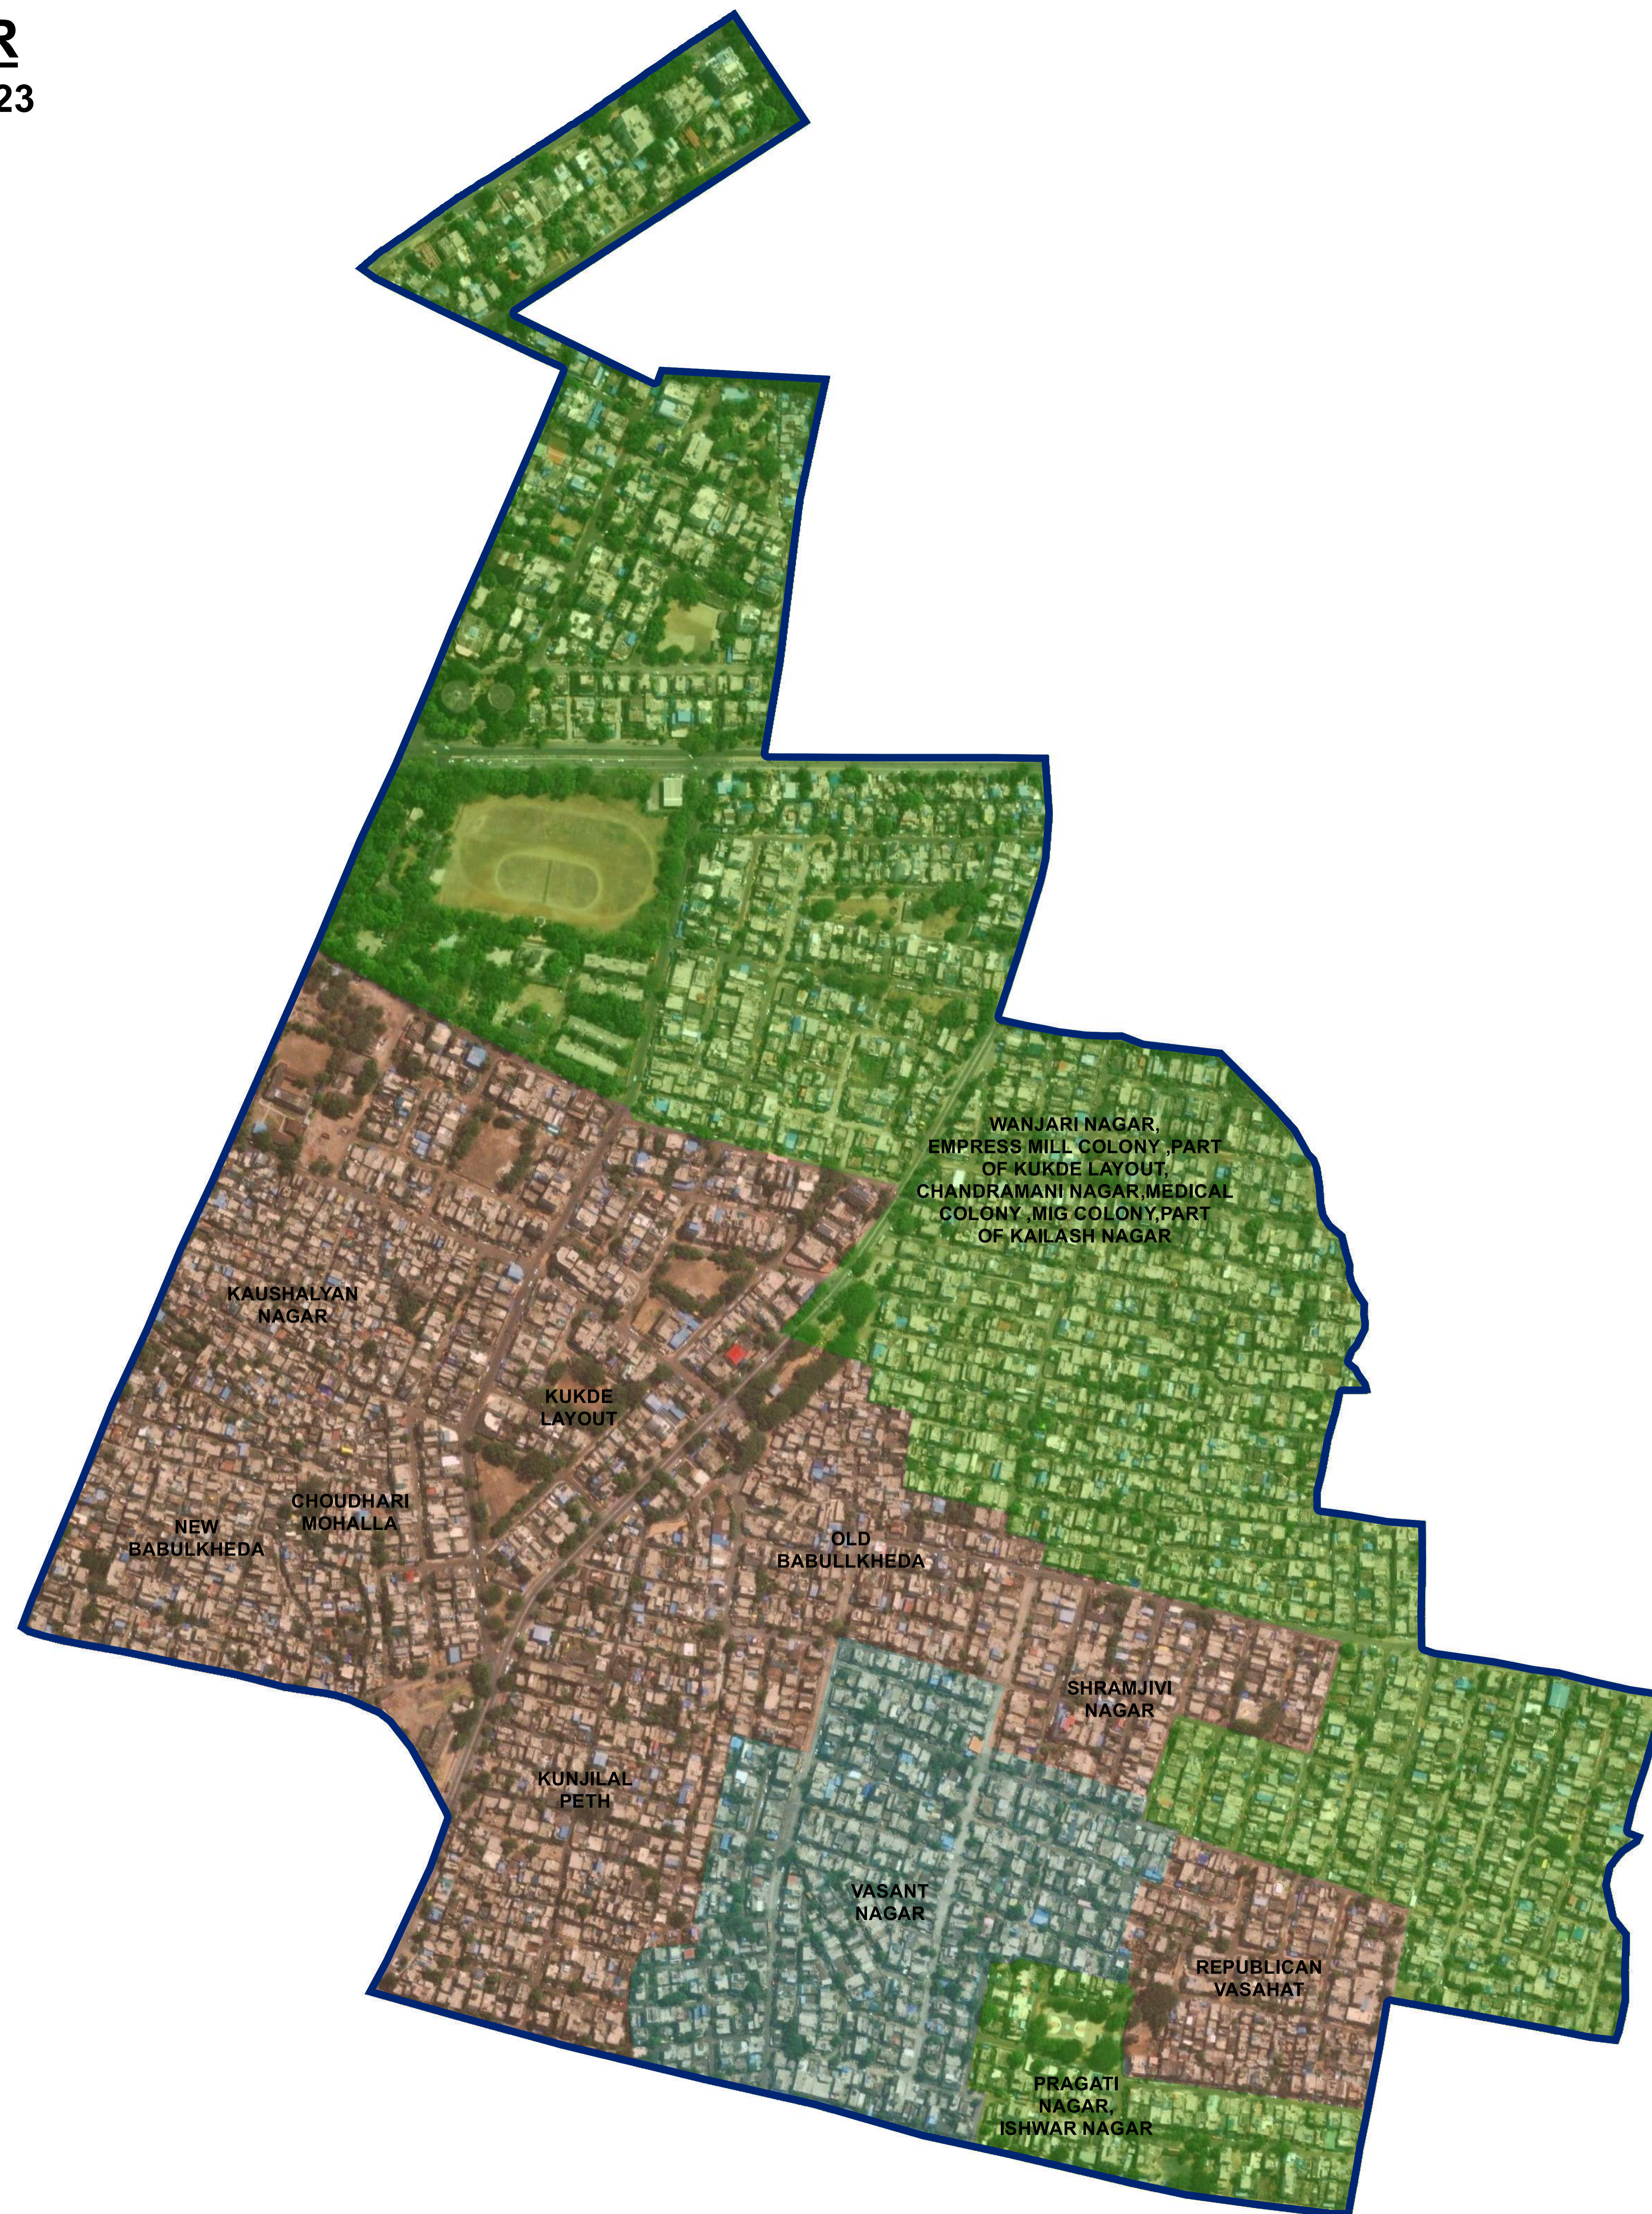

# WANJARI NAGAR OLD ESR

ESTIMATED SUPPLY : TILL MARCH 2023

## Legend

ESR Boundary

24 Hrs

2 to 4 Hrs

Upto 2 Hrs

Upto 2 Hrs

Upto 2 Hrs

## Command Area Location

### Dhantoli Zone