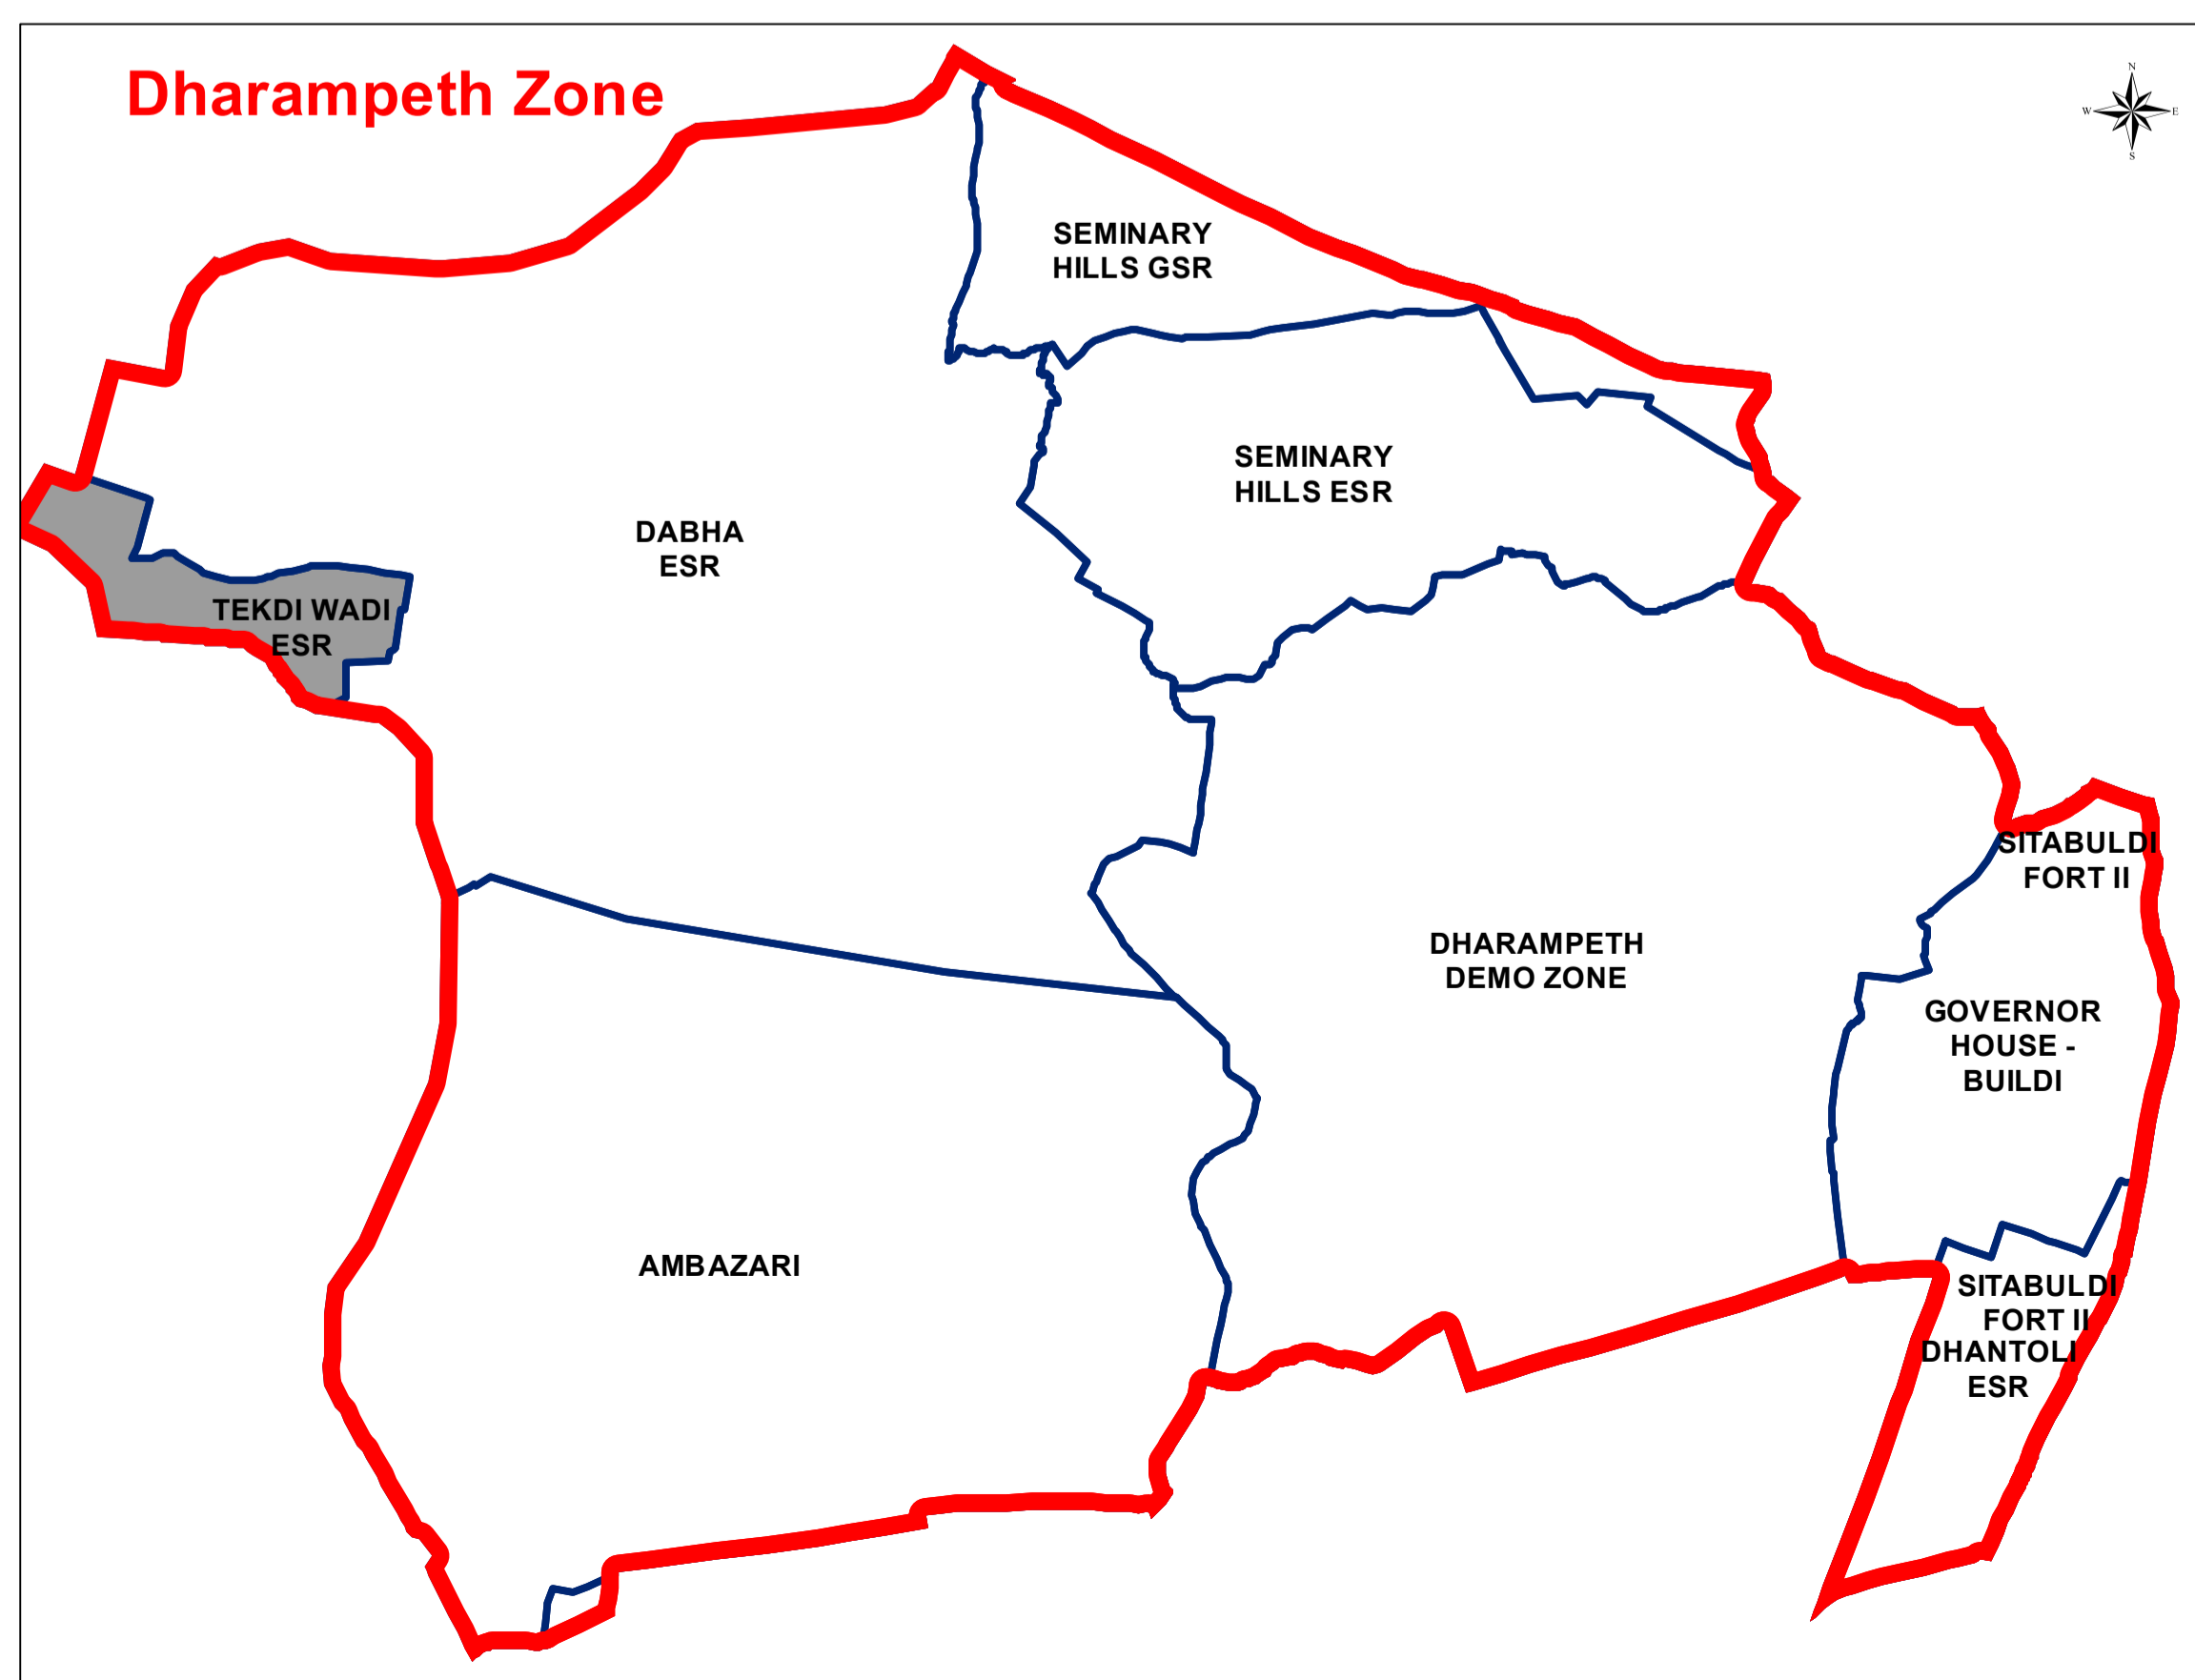

# TEKDIWADI GSR

ESTIMATED SUPPLY : TILL MARCH 2023

SAI NAGAR, AKANSHI SOCIETY, JAIHIND NAGAR, TEKDIWADI, VAIBHAV NAGAR, VAISHNO MATA NAGAR

Command Area Location

## Legend

 ESR Boundary

## Supply Hrs

 24 Hrs

 Non Network Area