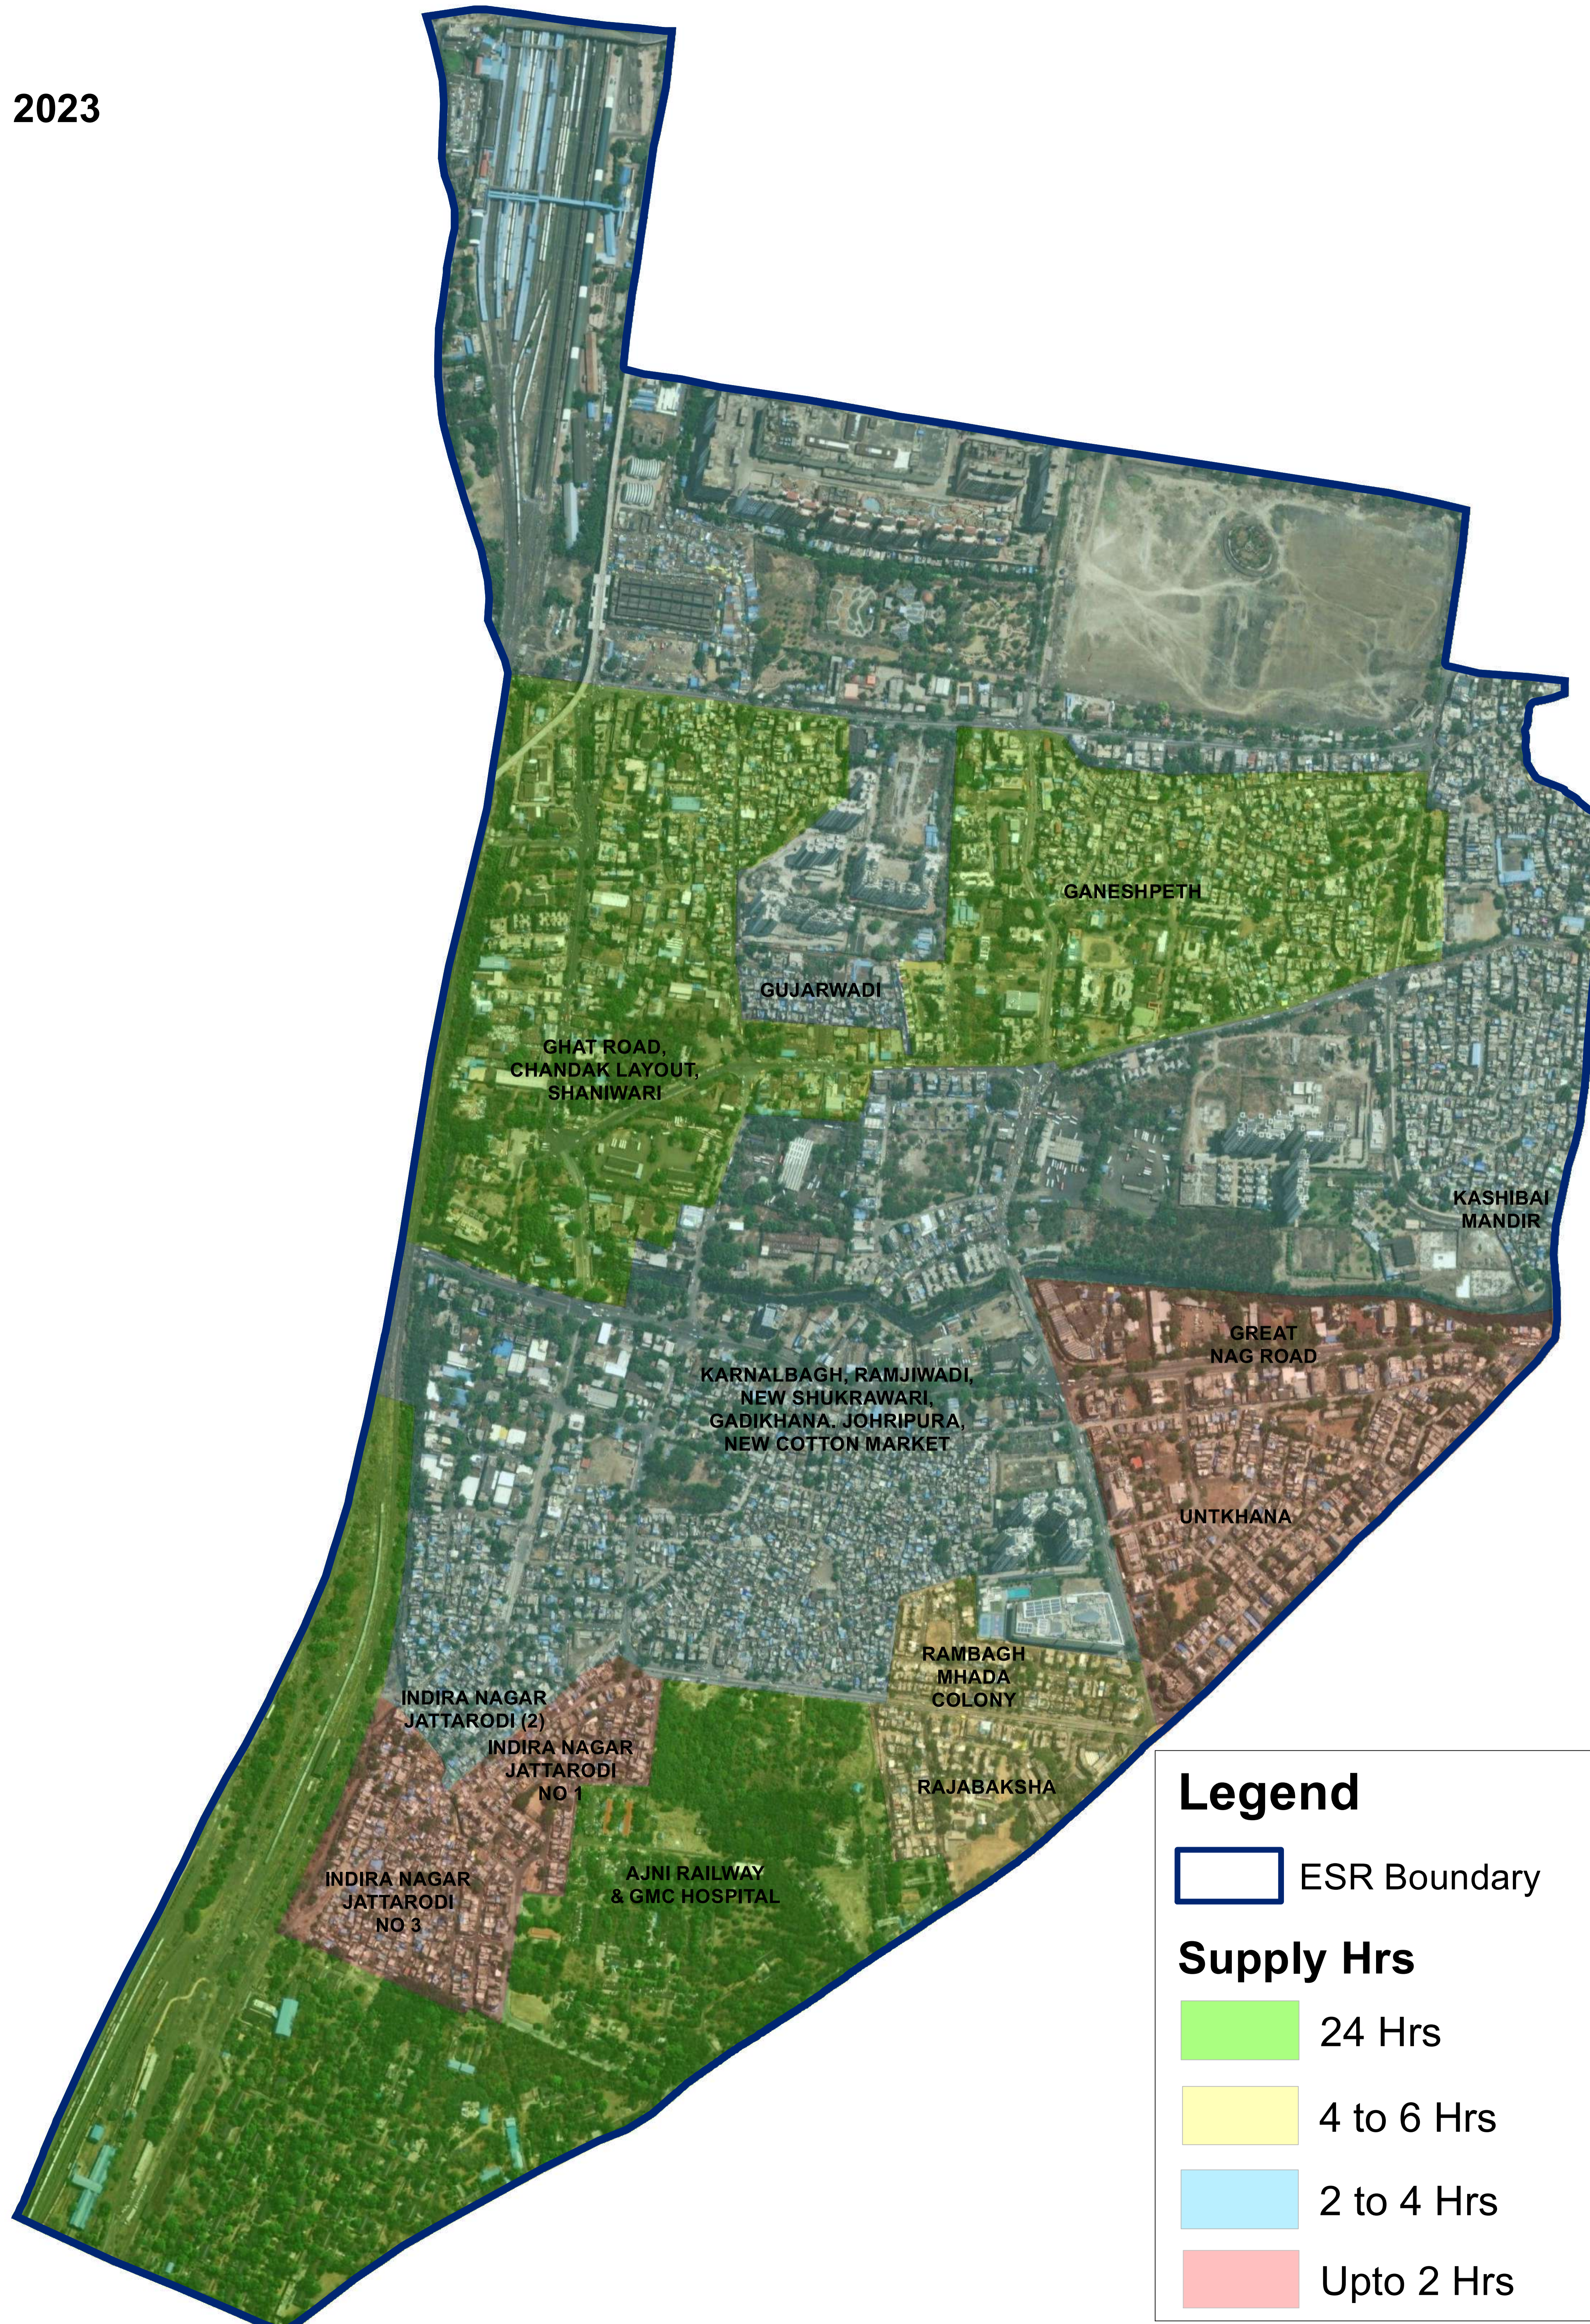

SITABULDI FORT II

ESTIMATED SUPPLY : TILL MARCH 2023

Legend

- ESR Boundary

Supply Hrs

- 24 Hrs
- 4 to 6 Hrs
- 2 to 4 Hrs
- Upto 2 Hrs