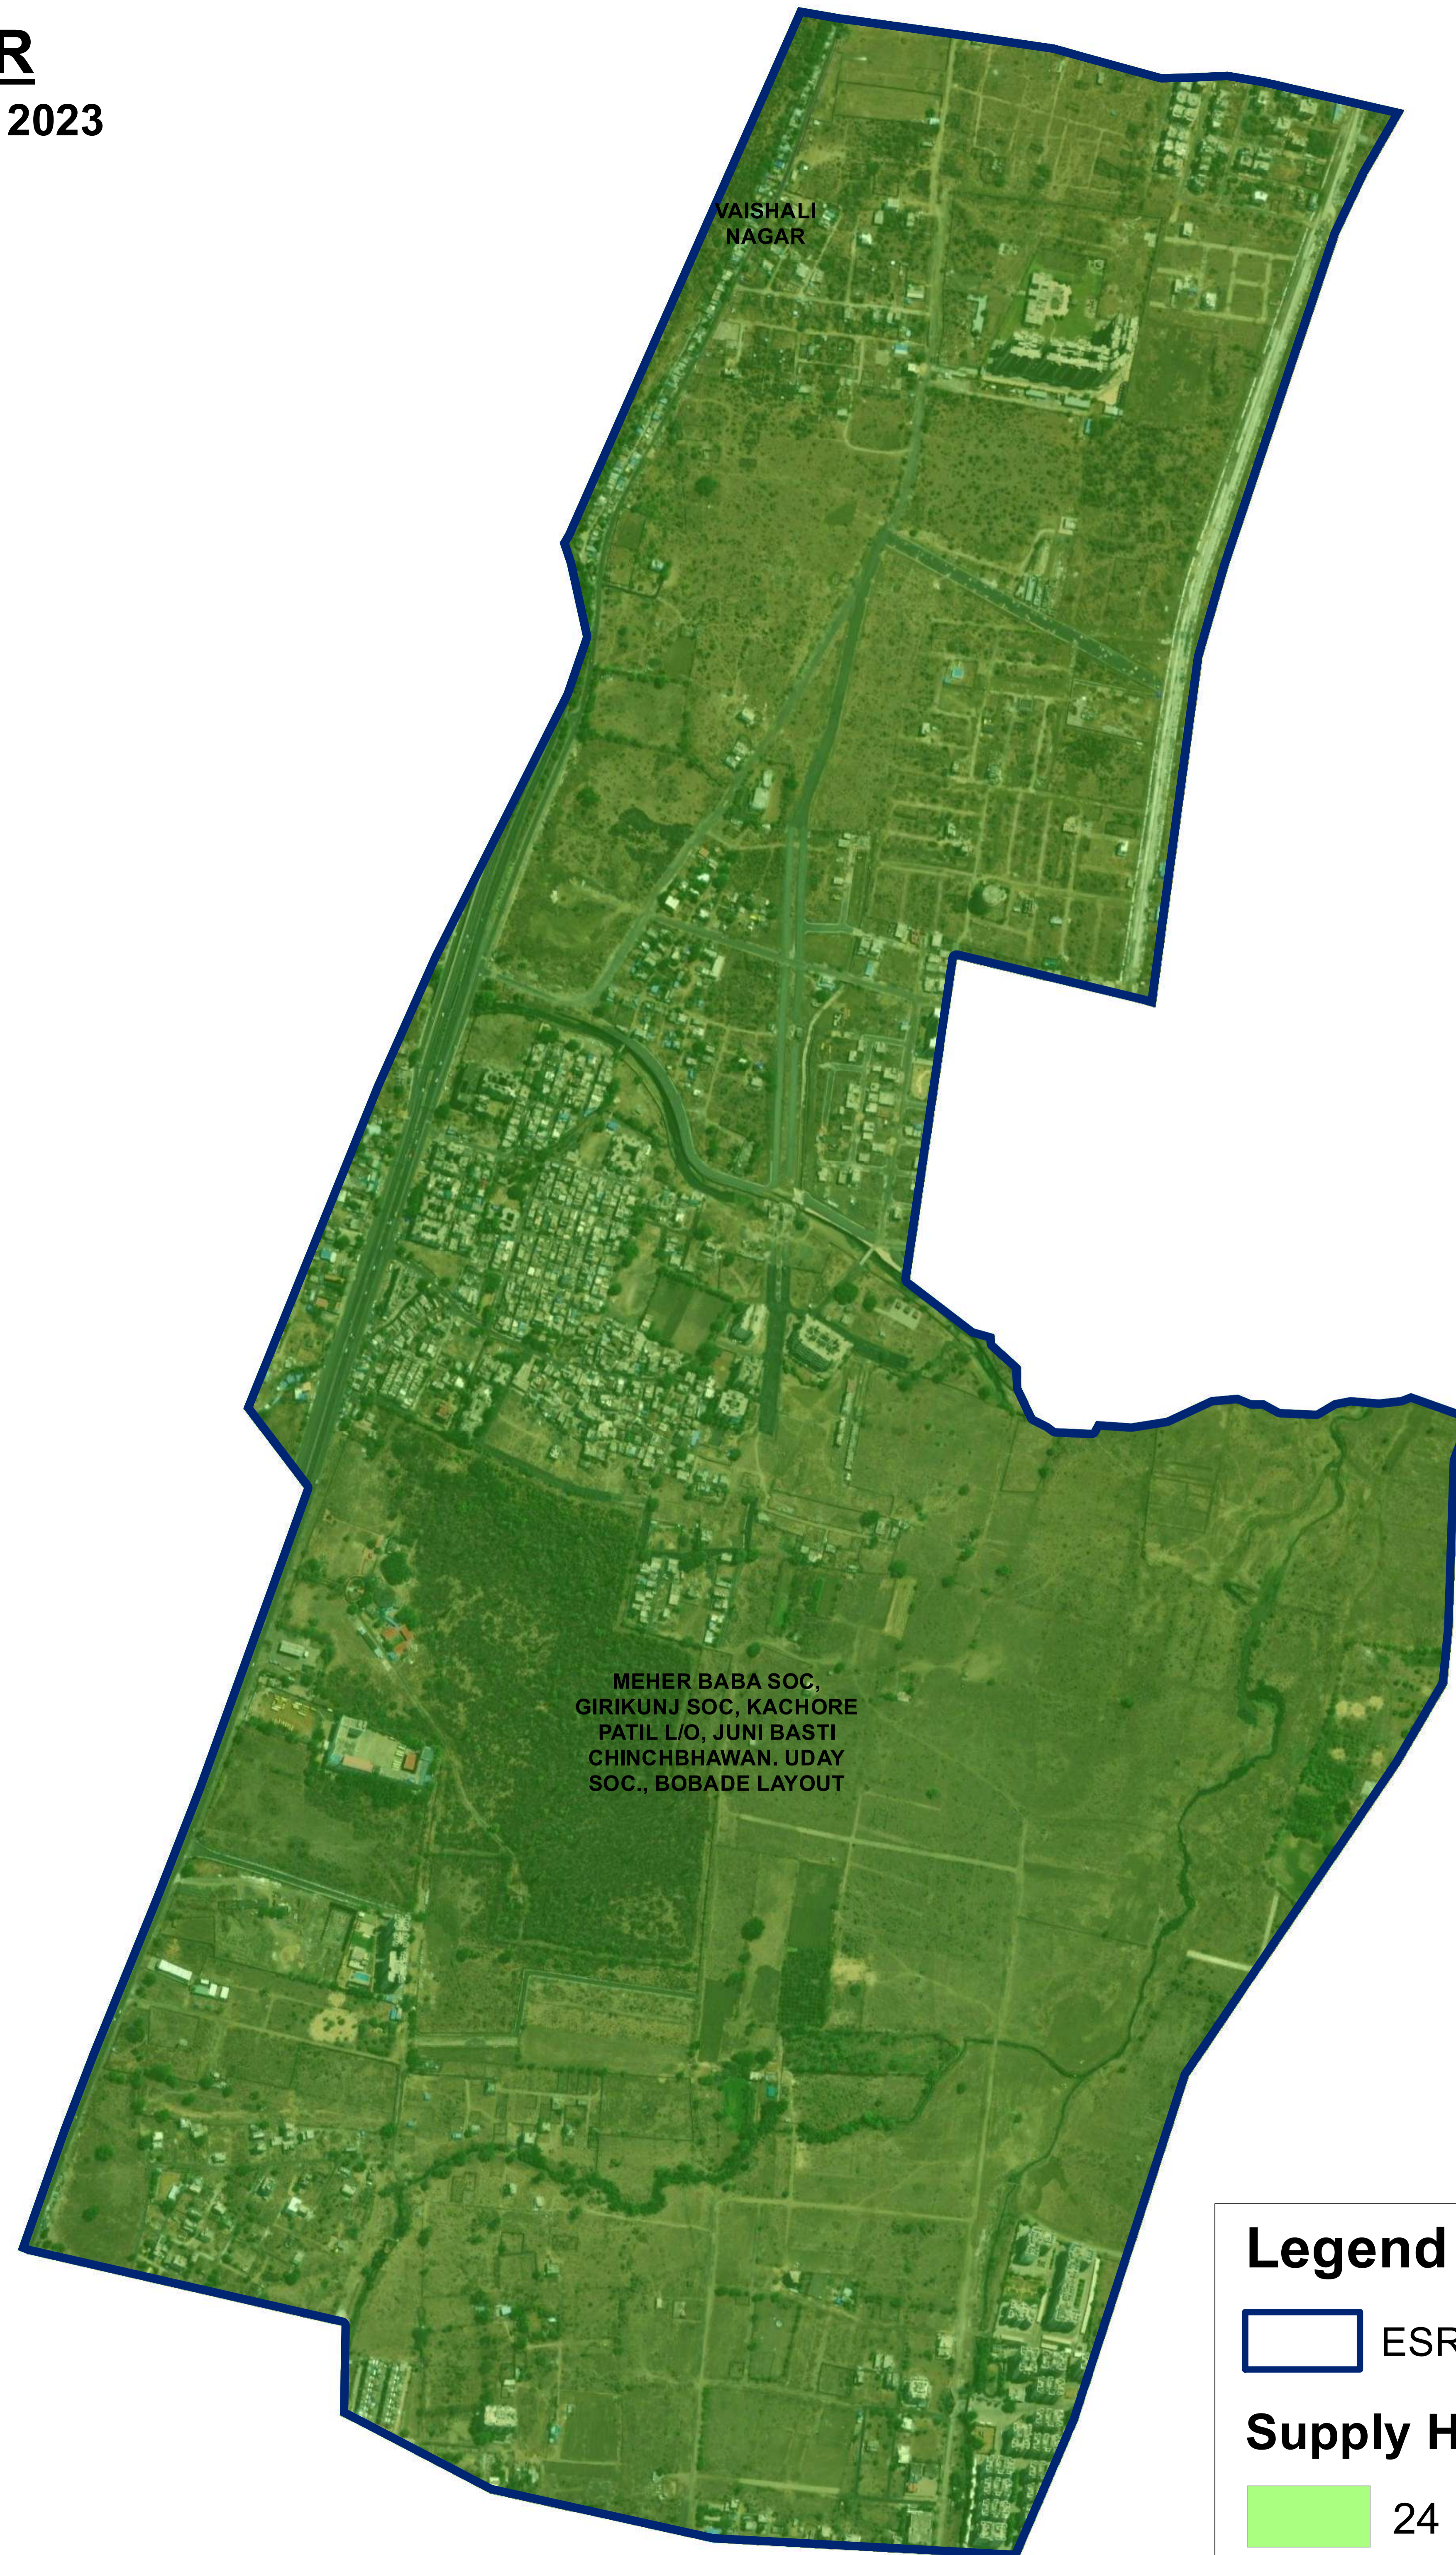

CHICHBHUVAN NIT ESR

ESTIMATED SUPPLY : TILL MARCH 2023

Legend

 ESR Boundary

Supply Hrs

 24 Hrs

Command Area Location