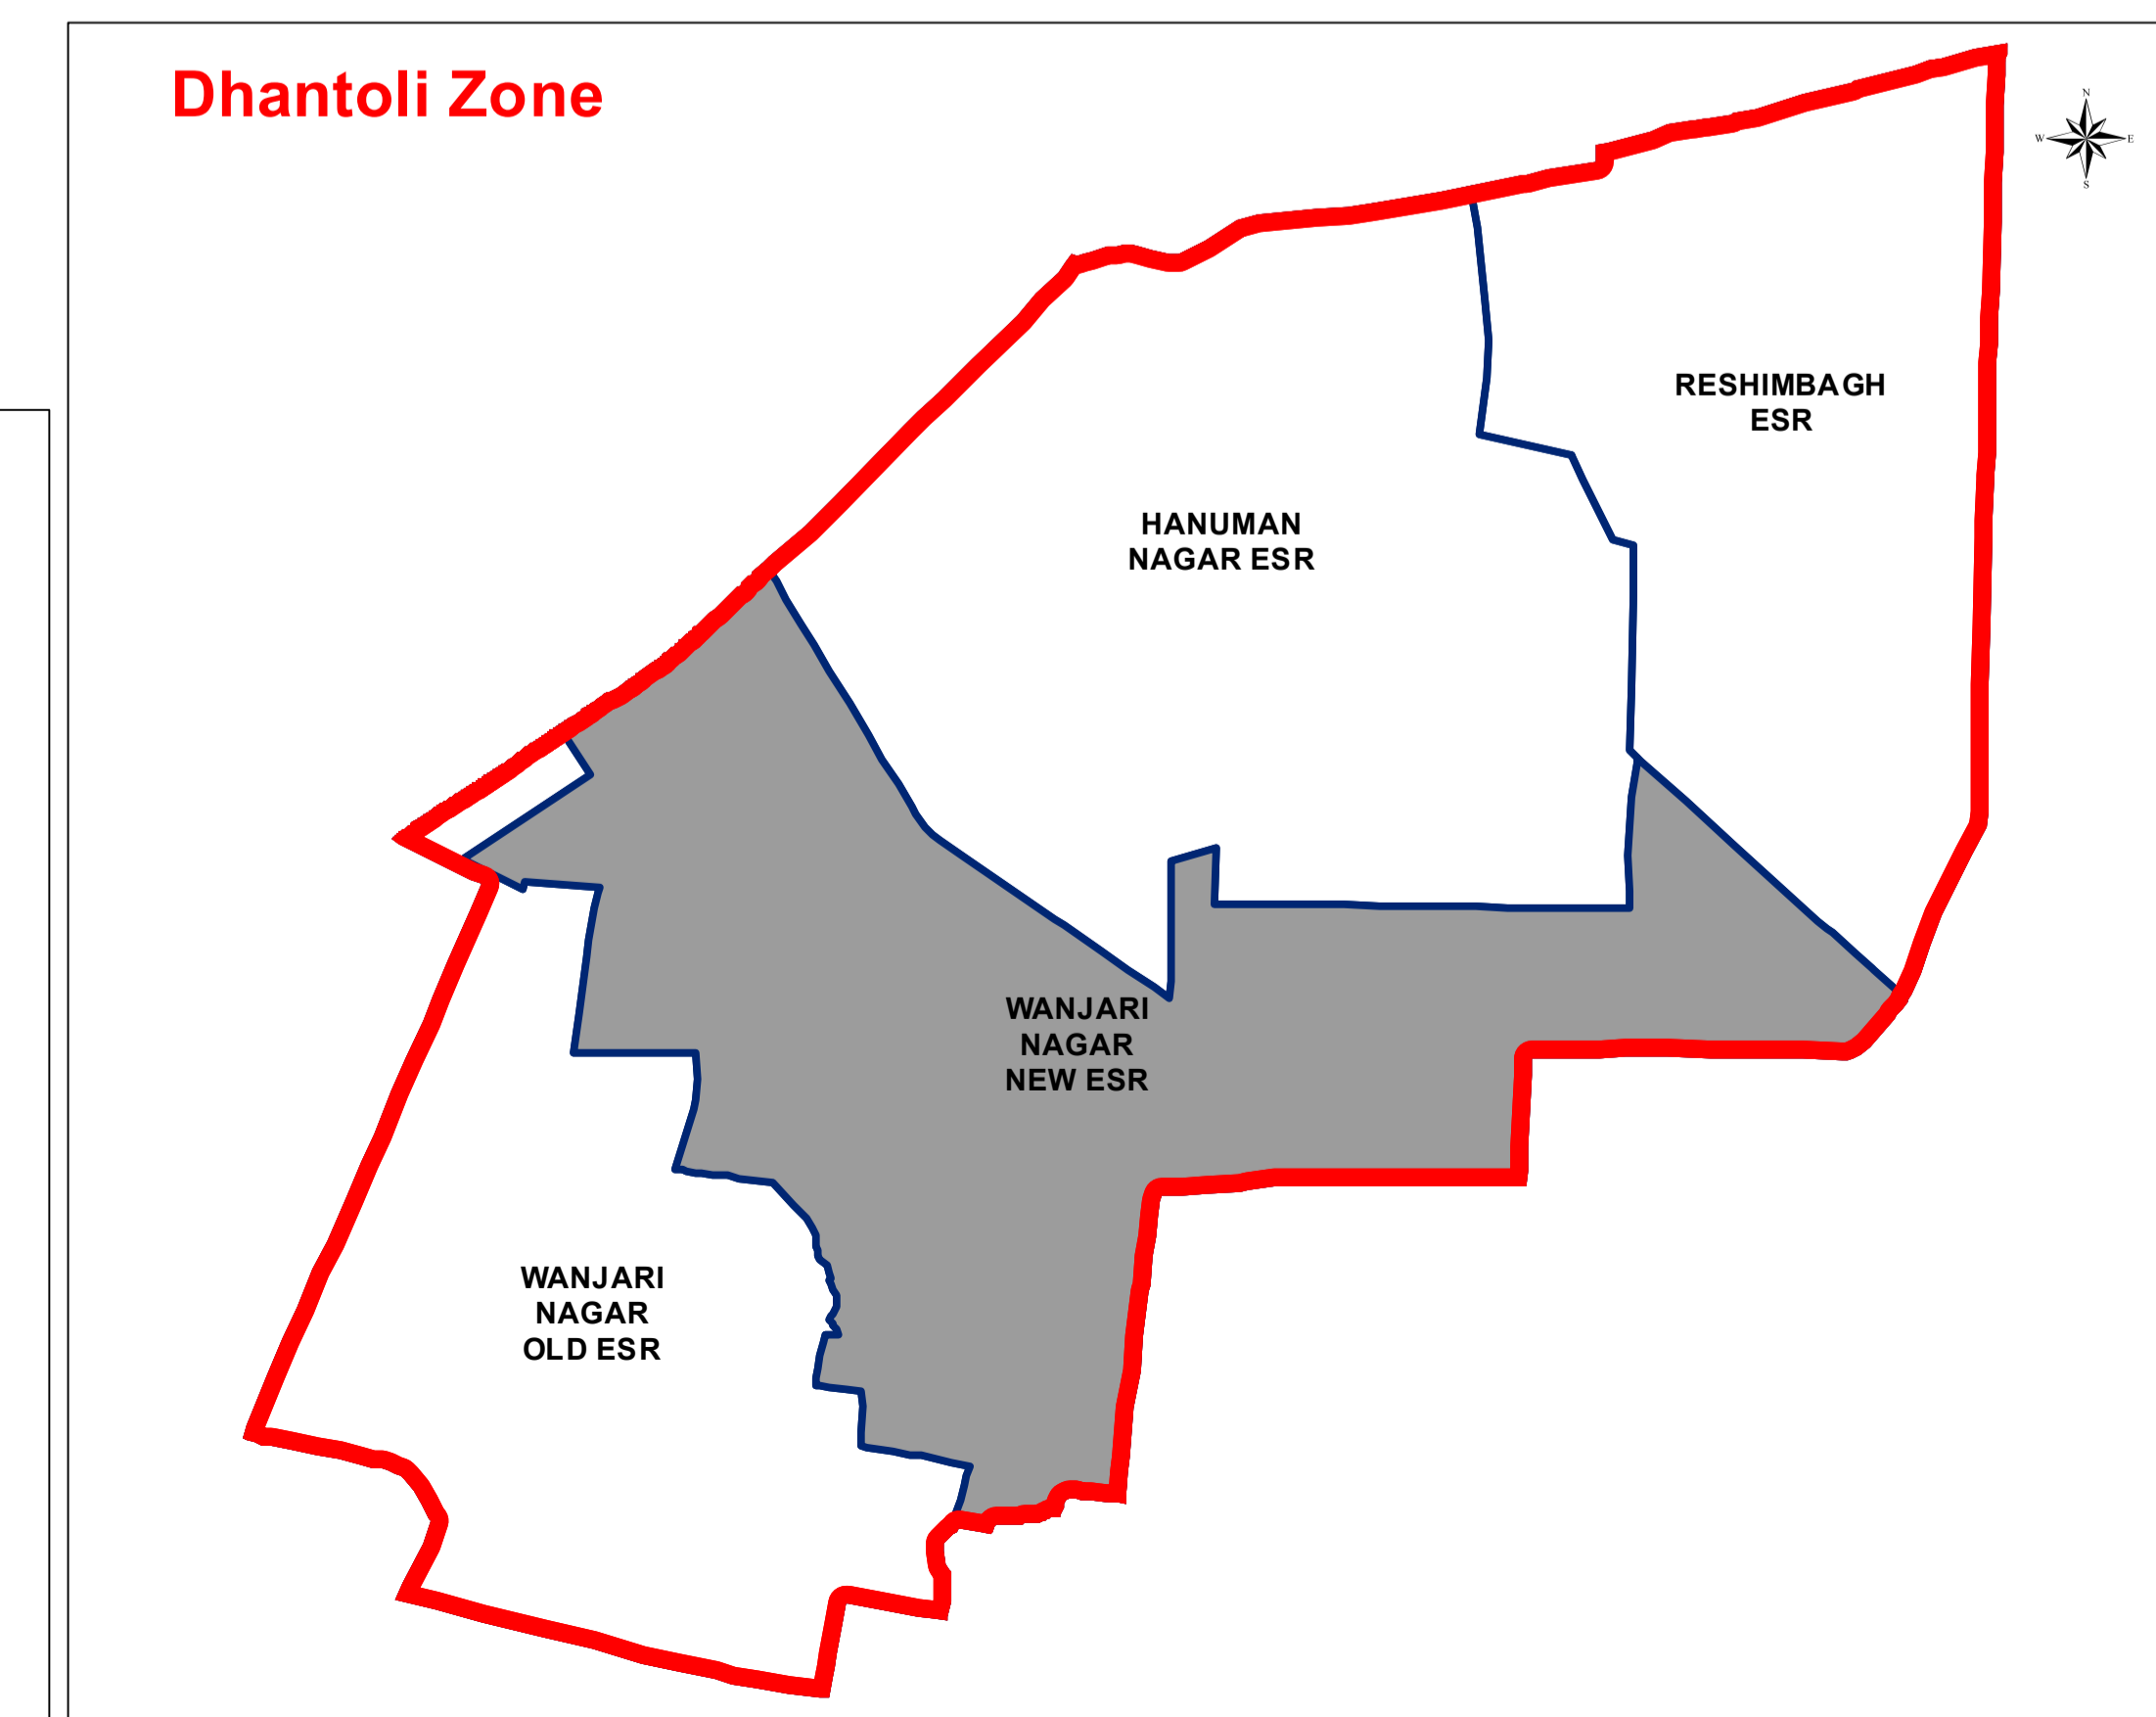

WANJARI NAGAR NEW ESR

ESTIMATED SUPPLY : TILL MARCH 2023

Command Area Location

Legend

- ESR Boundary

Supply Hrs

- 24 Hrs
- 10 to 14 Hrs
- Upto 2 Hrs