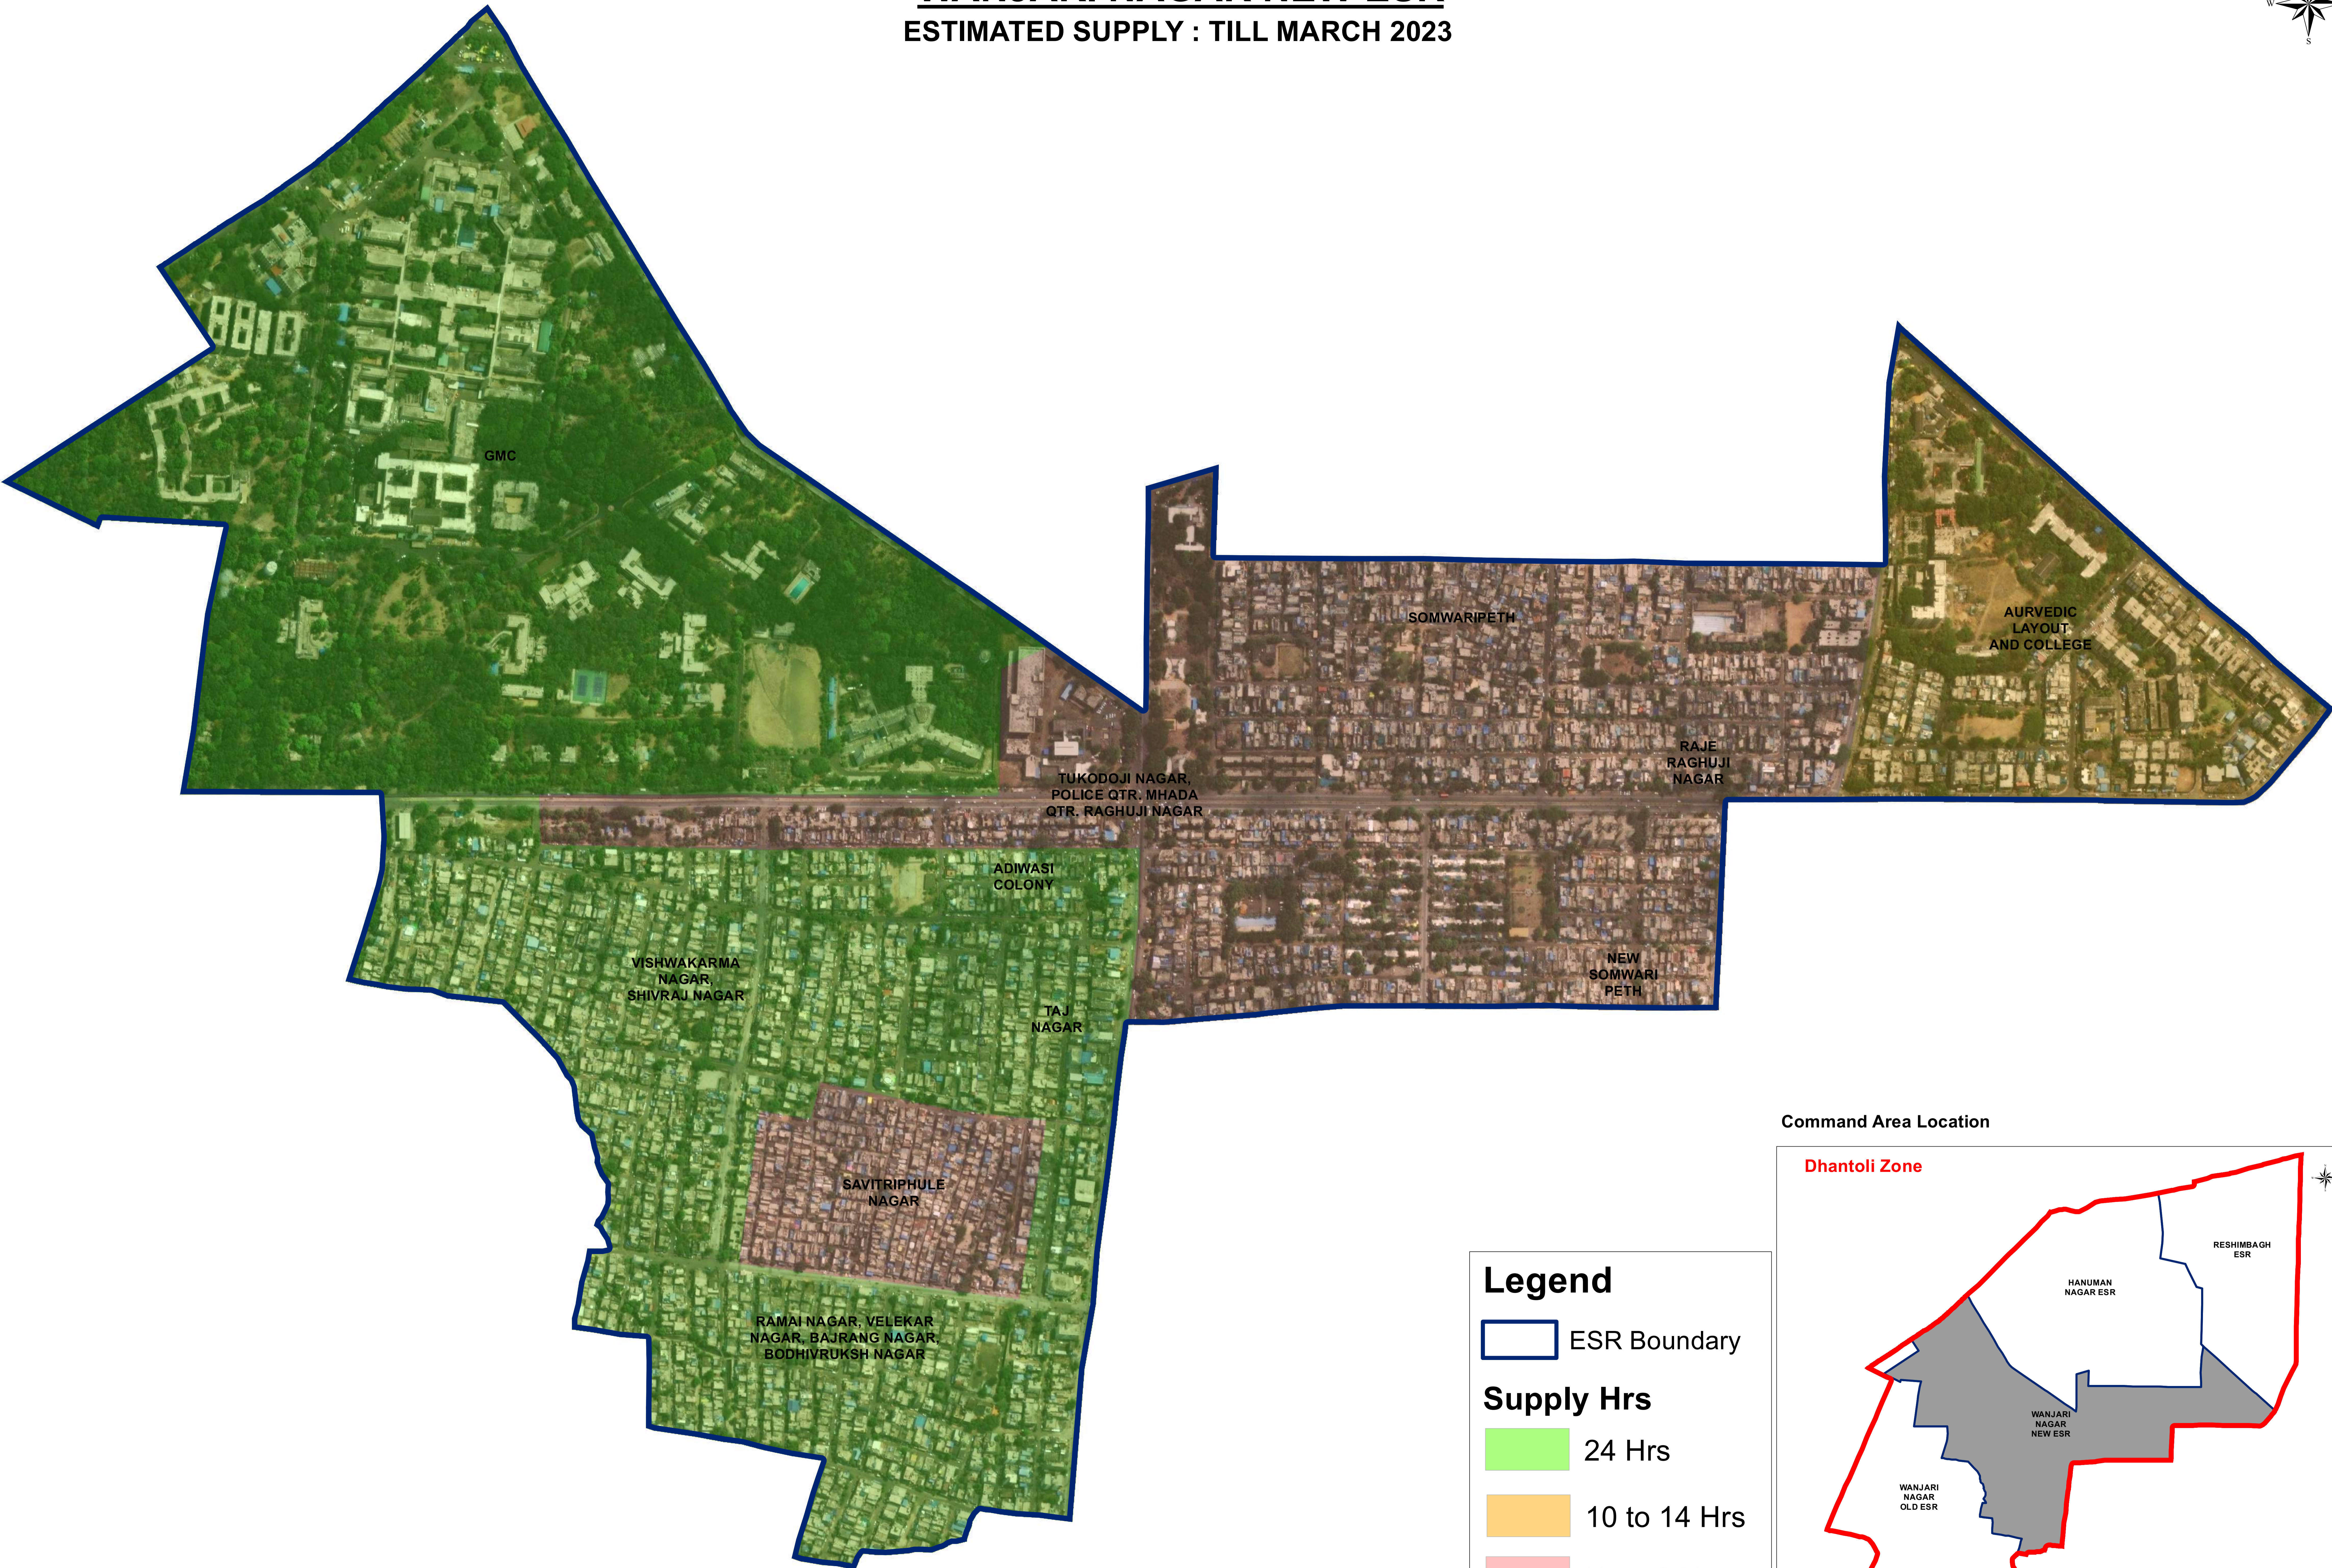

WANJARI NAGAR NEW ESR

ESTIMATED SUPPLY : TILL MARCH 2023

Command Area Location

Legend

- ESR Boundary

Supply Hrs

- 24 Hrs
- 10 to 14 Hrs
- Upto 2 Hrs