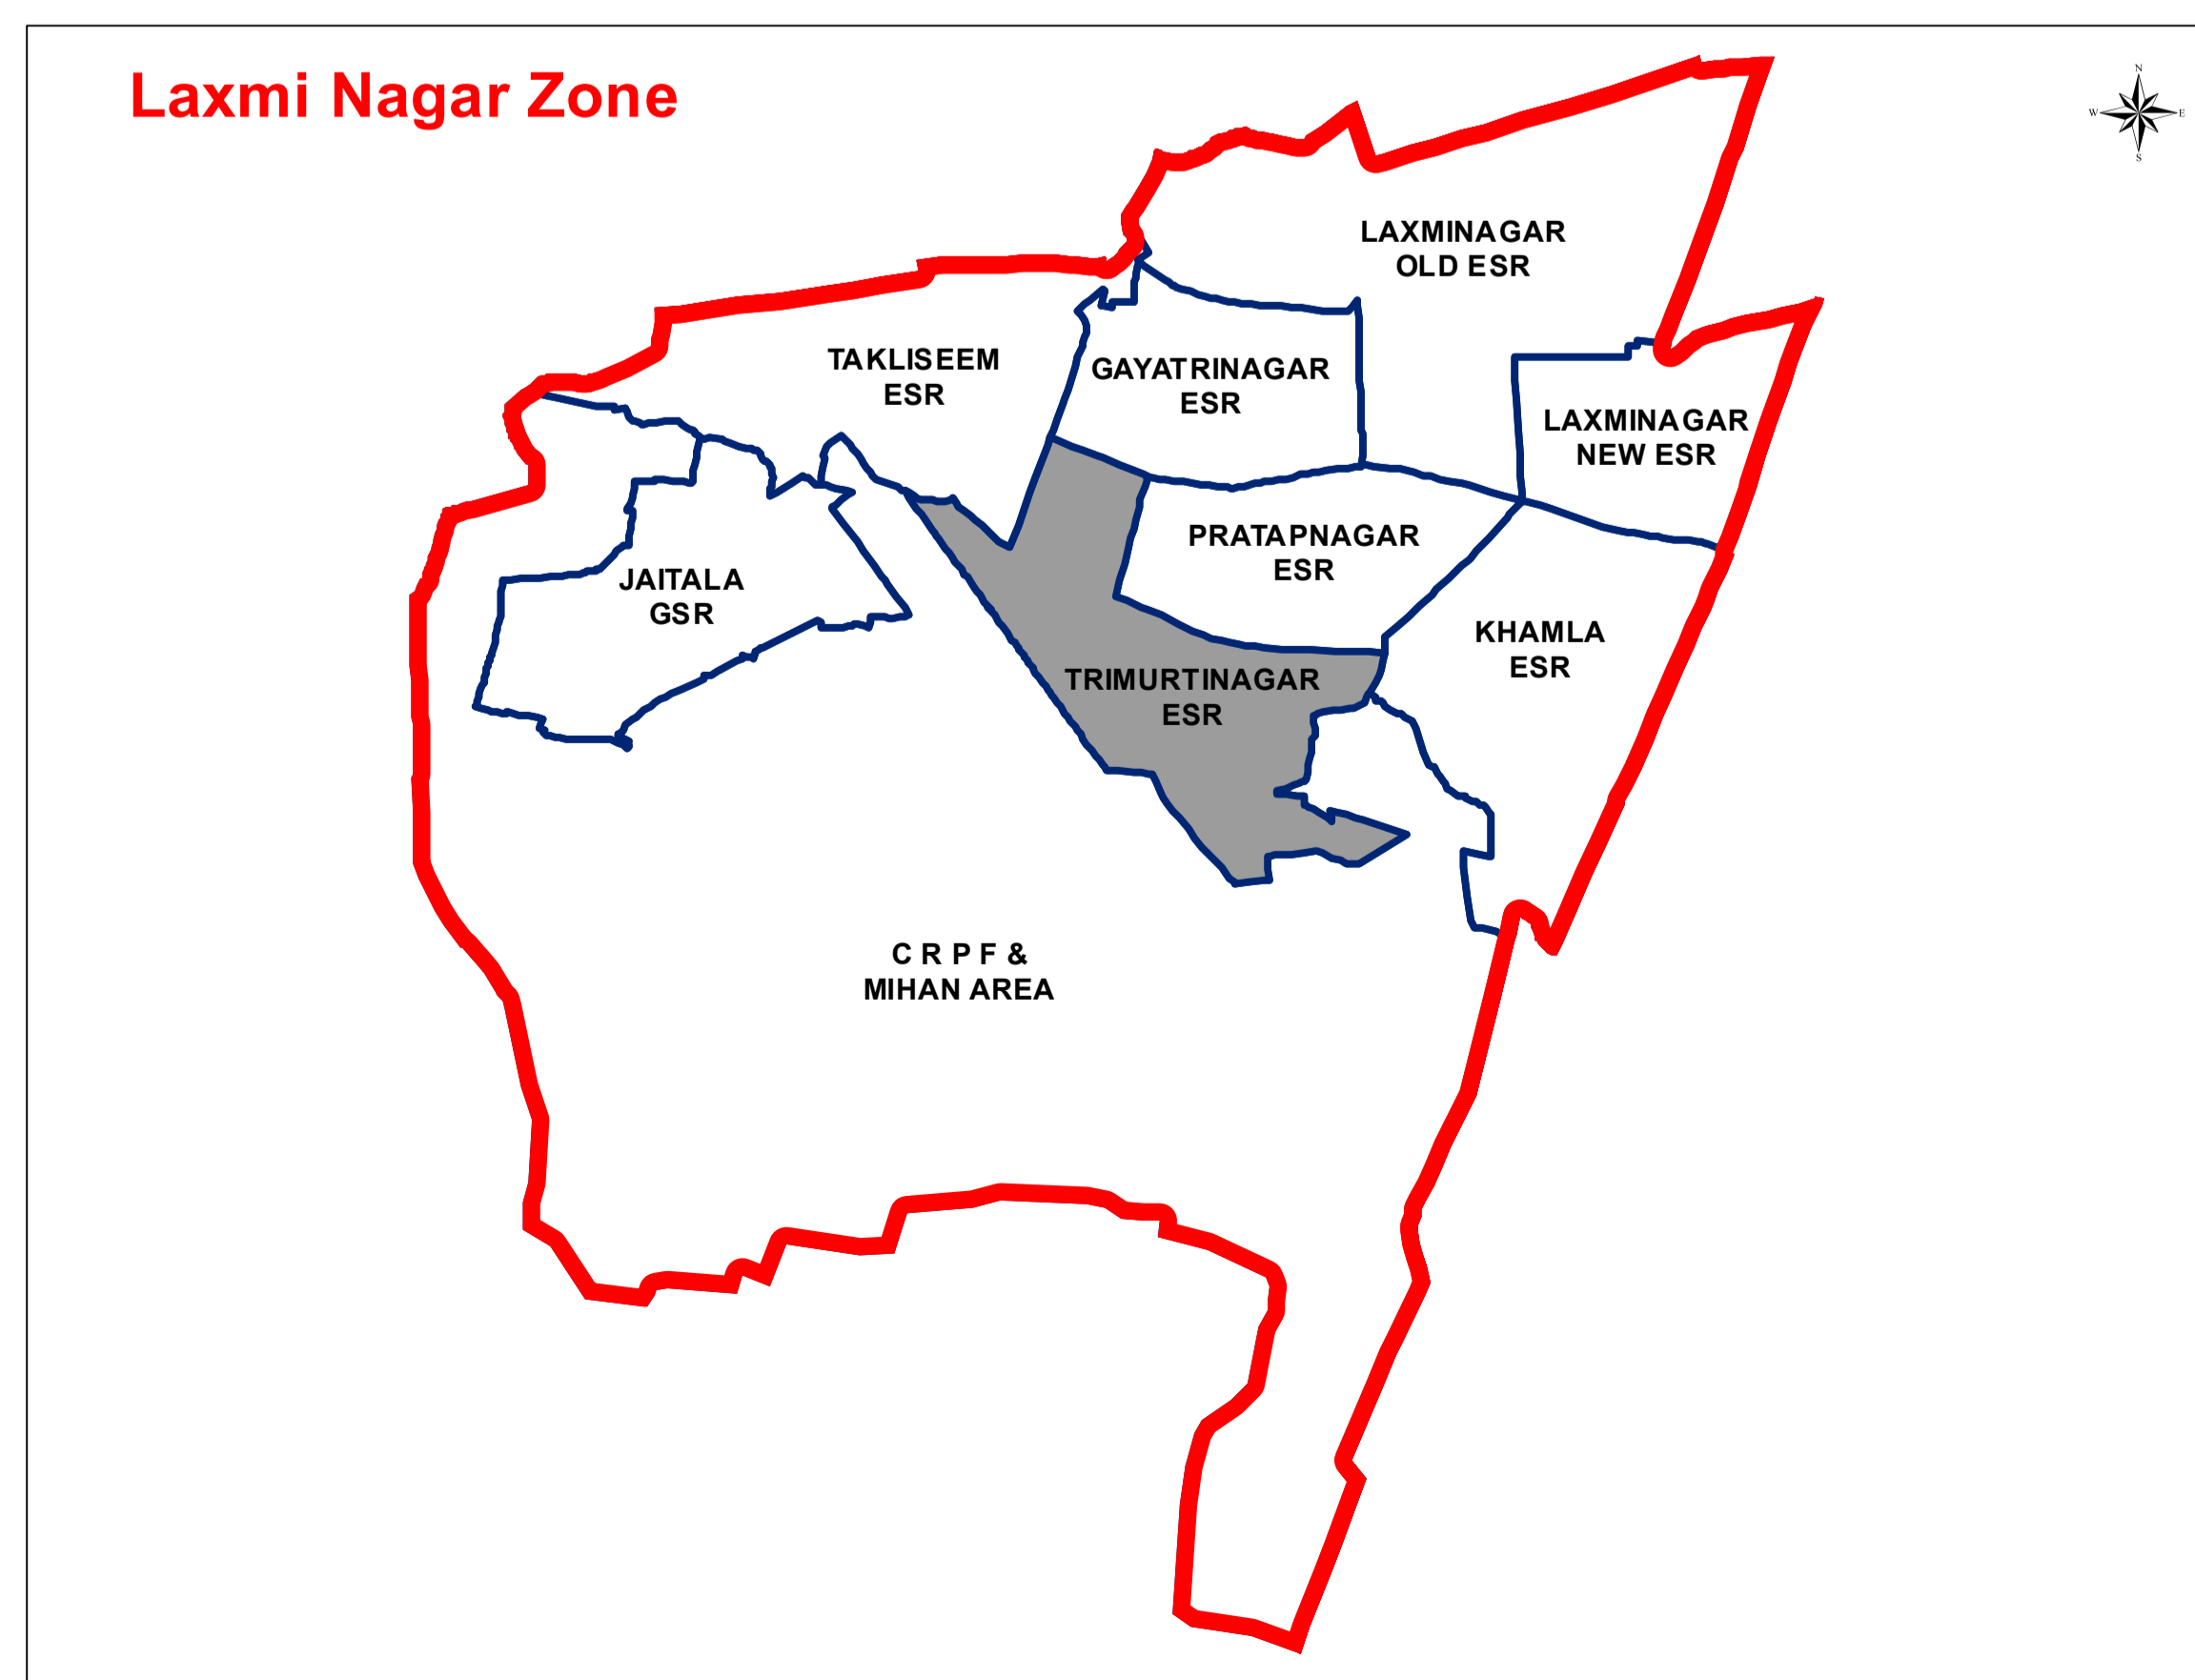

TRIMURTI NAGAR GSR

ESTIMATED SUPPLY : TILL MARCH 2023

Command Area Location

Legend

□ ESR Boundary

Supply Hrs

■ 24 Hrs

■ 10 to 14 Hrs