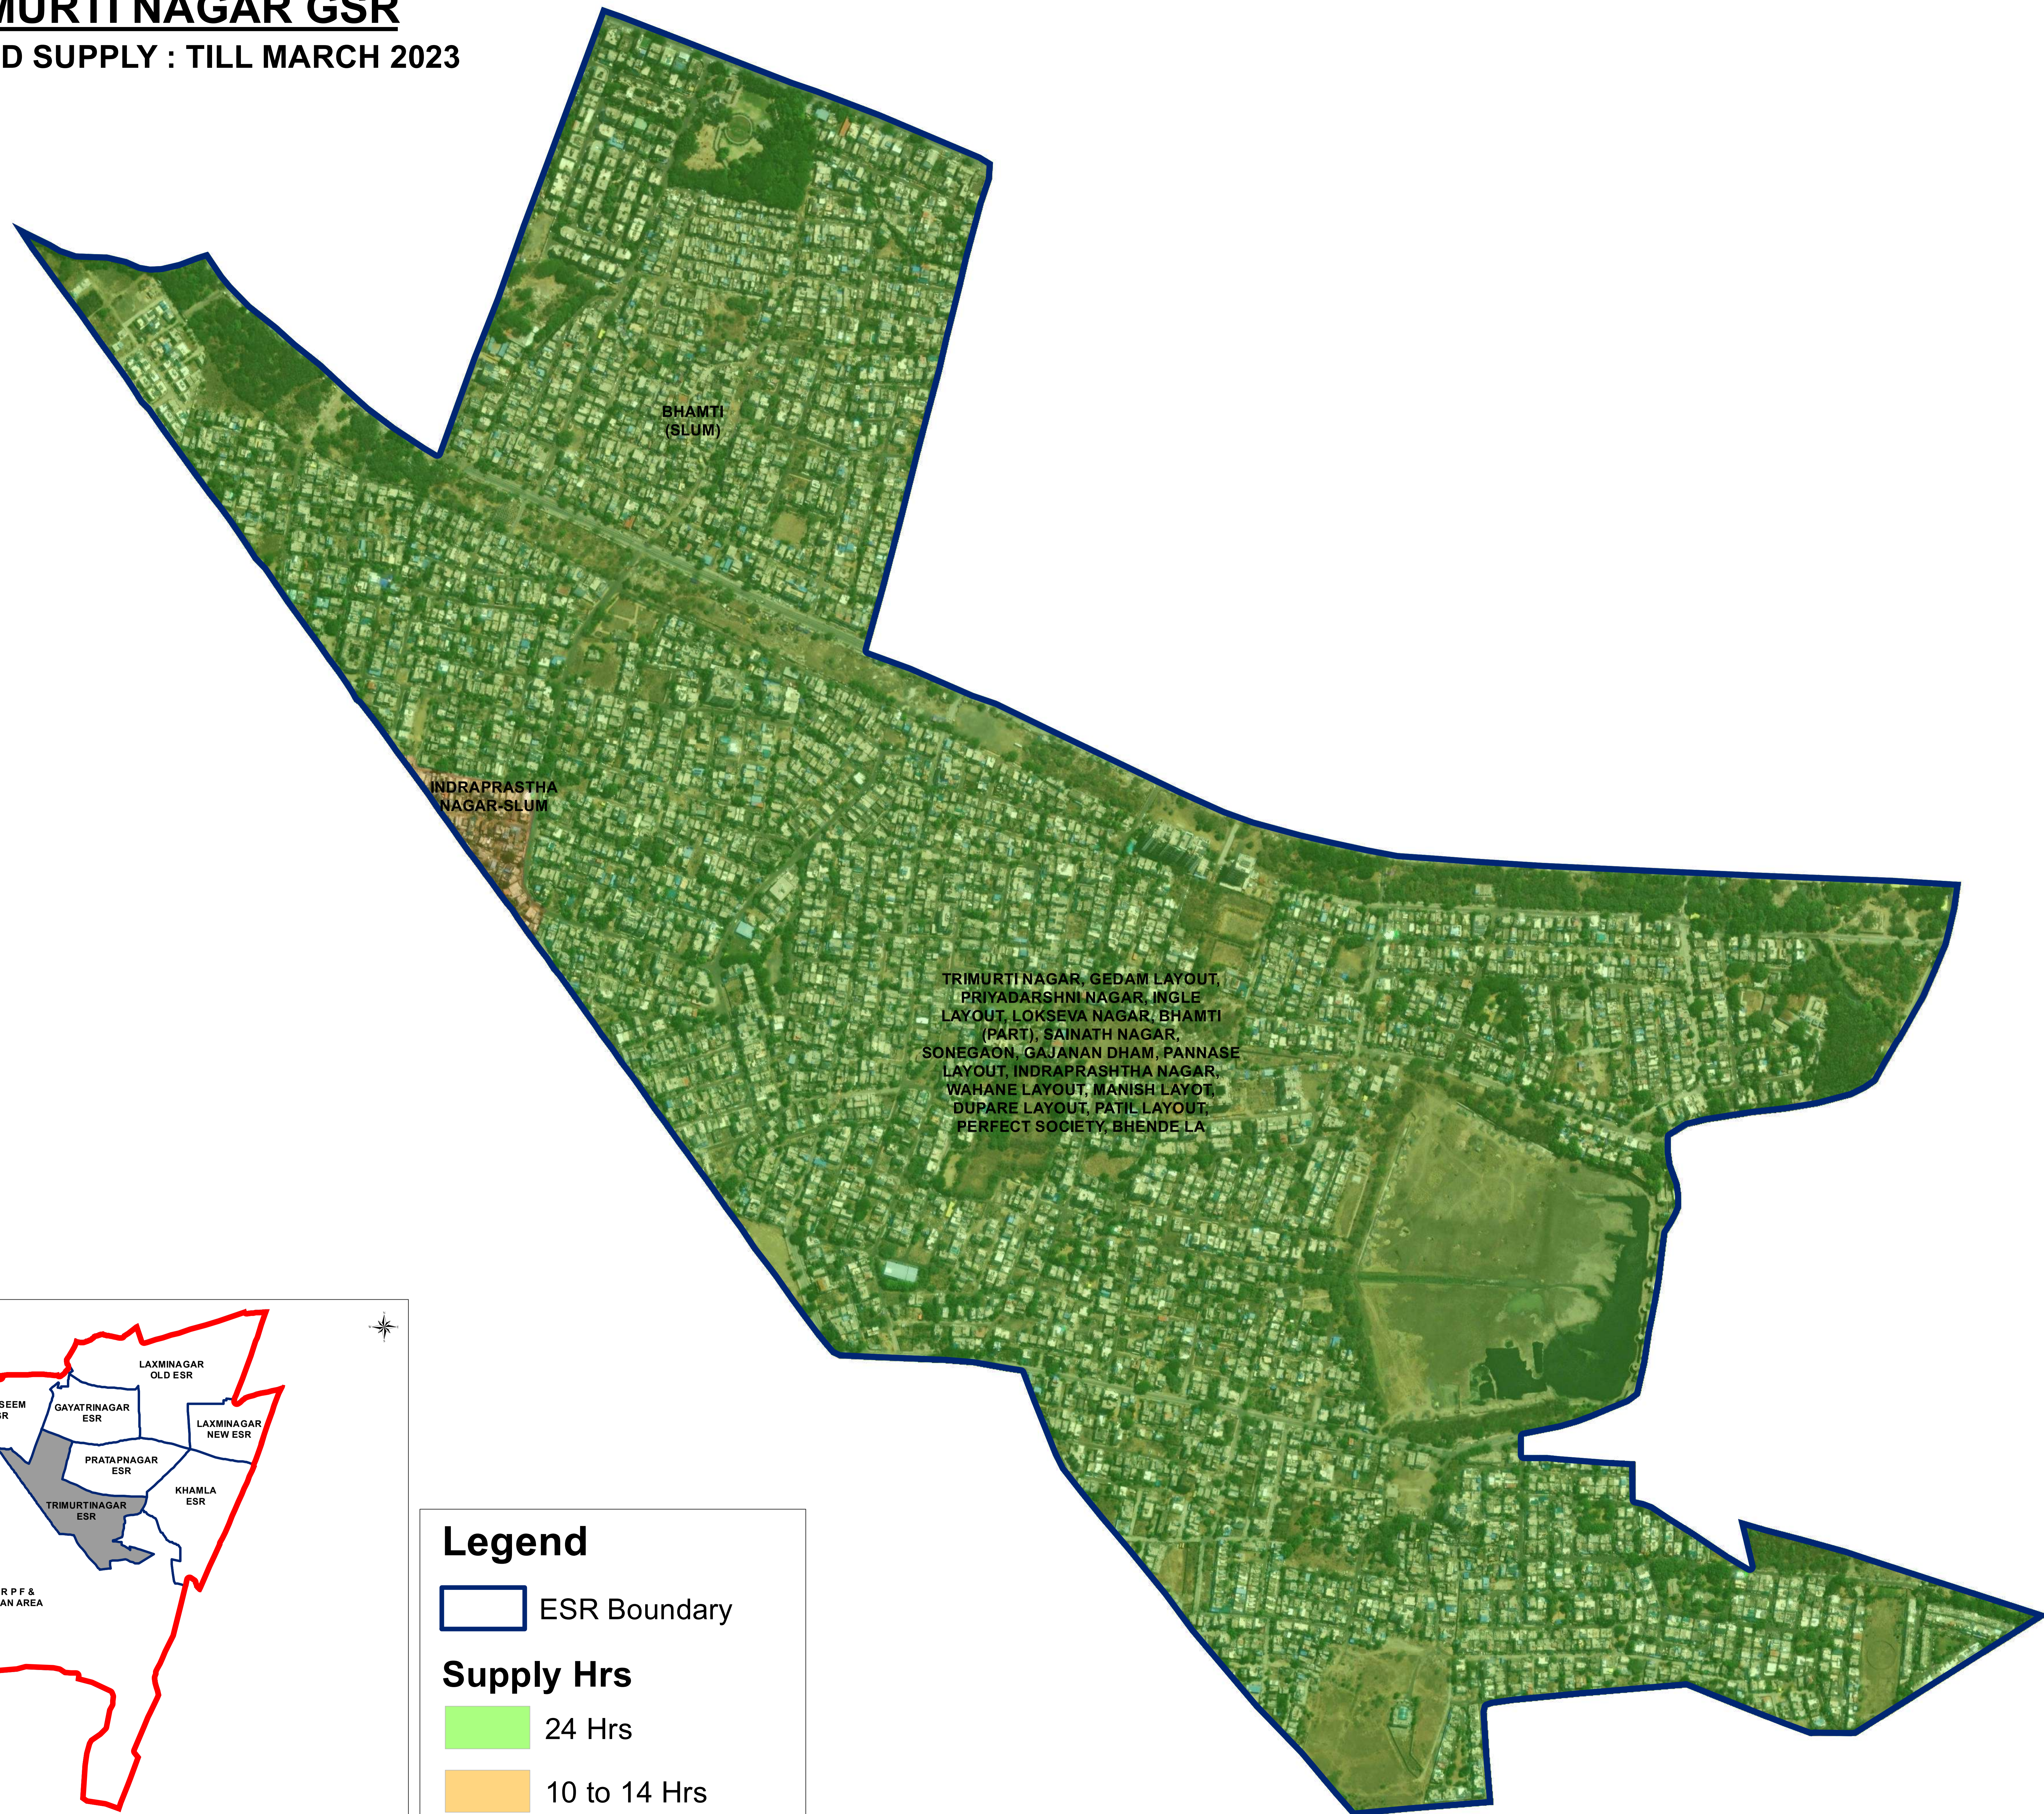

TRIMURTI NAGAR GSR

ESTIMATED SUPPLY : TILL MARCH 2023

Command Area Location

Legend

□ ESR Boundary

Supply Hrs

■ 24 Hrs

■ 10 to 14 Hrs