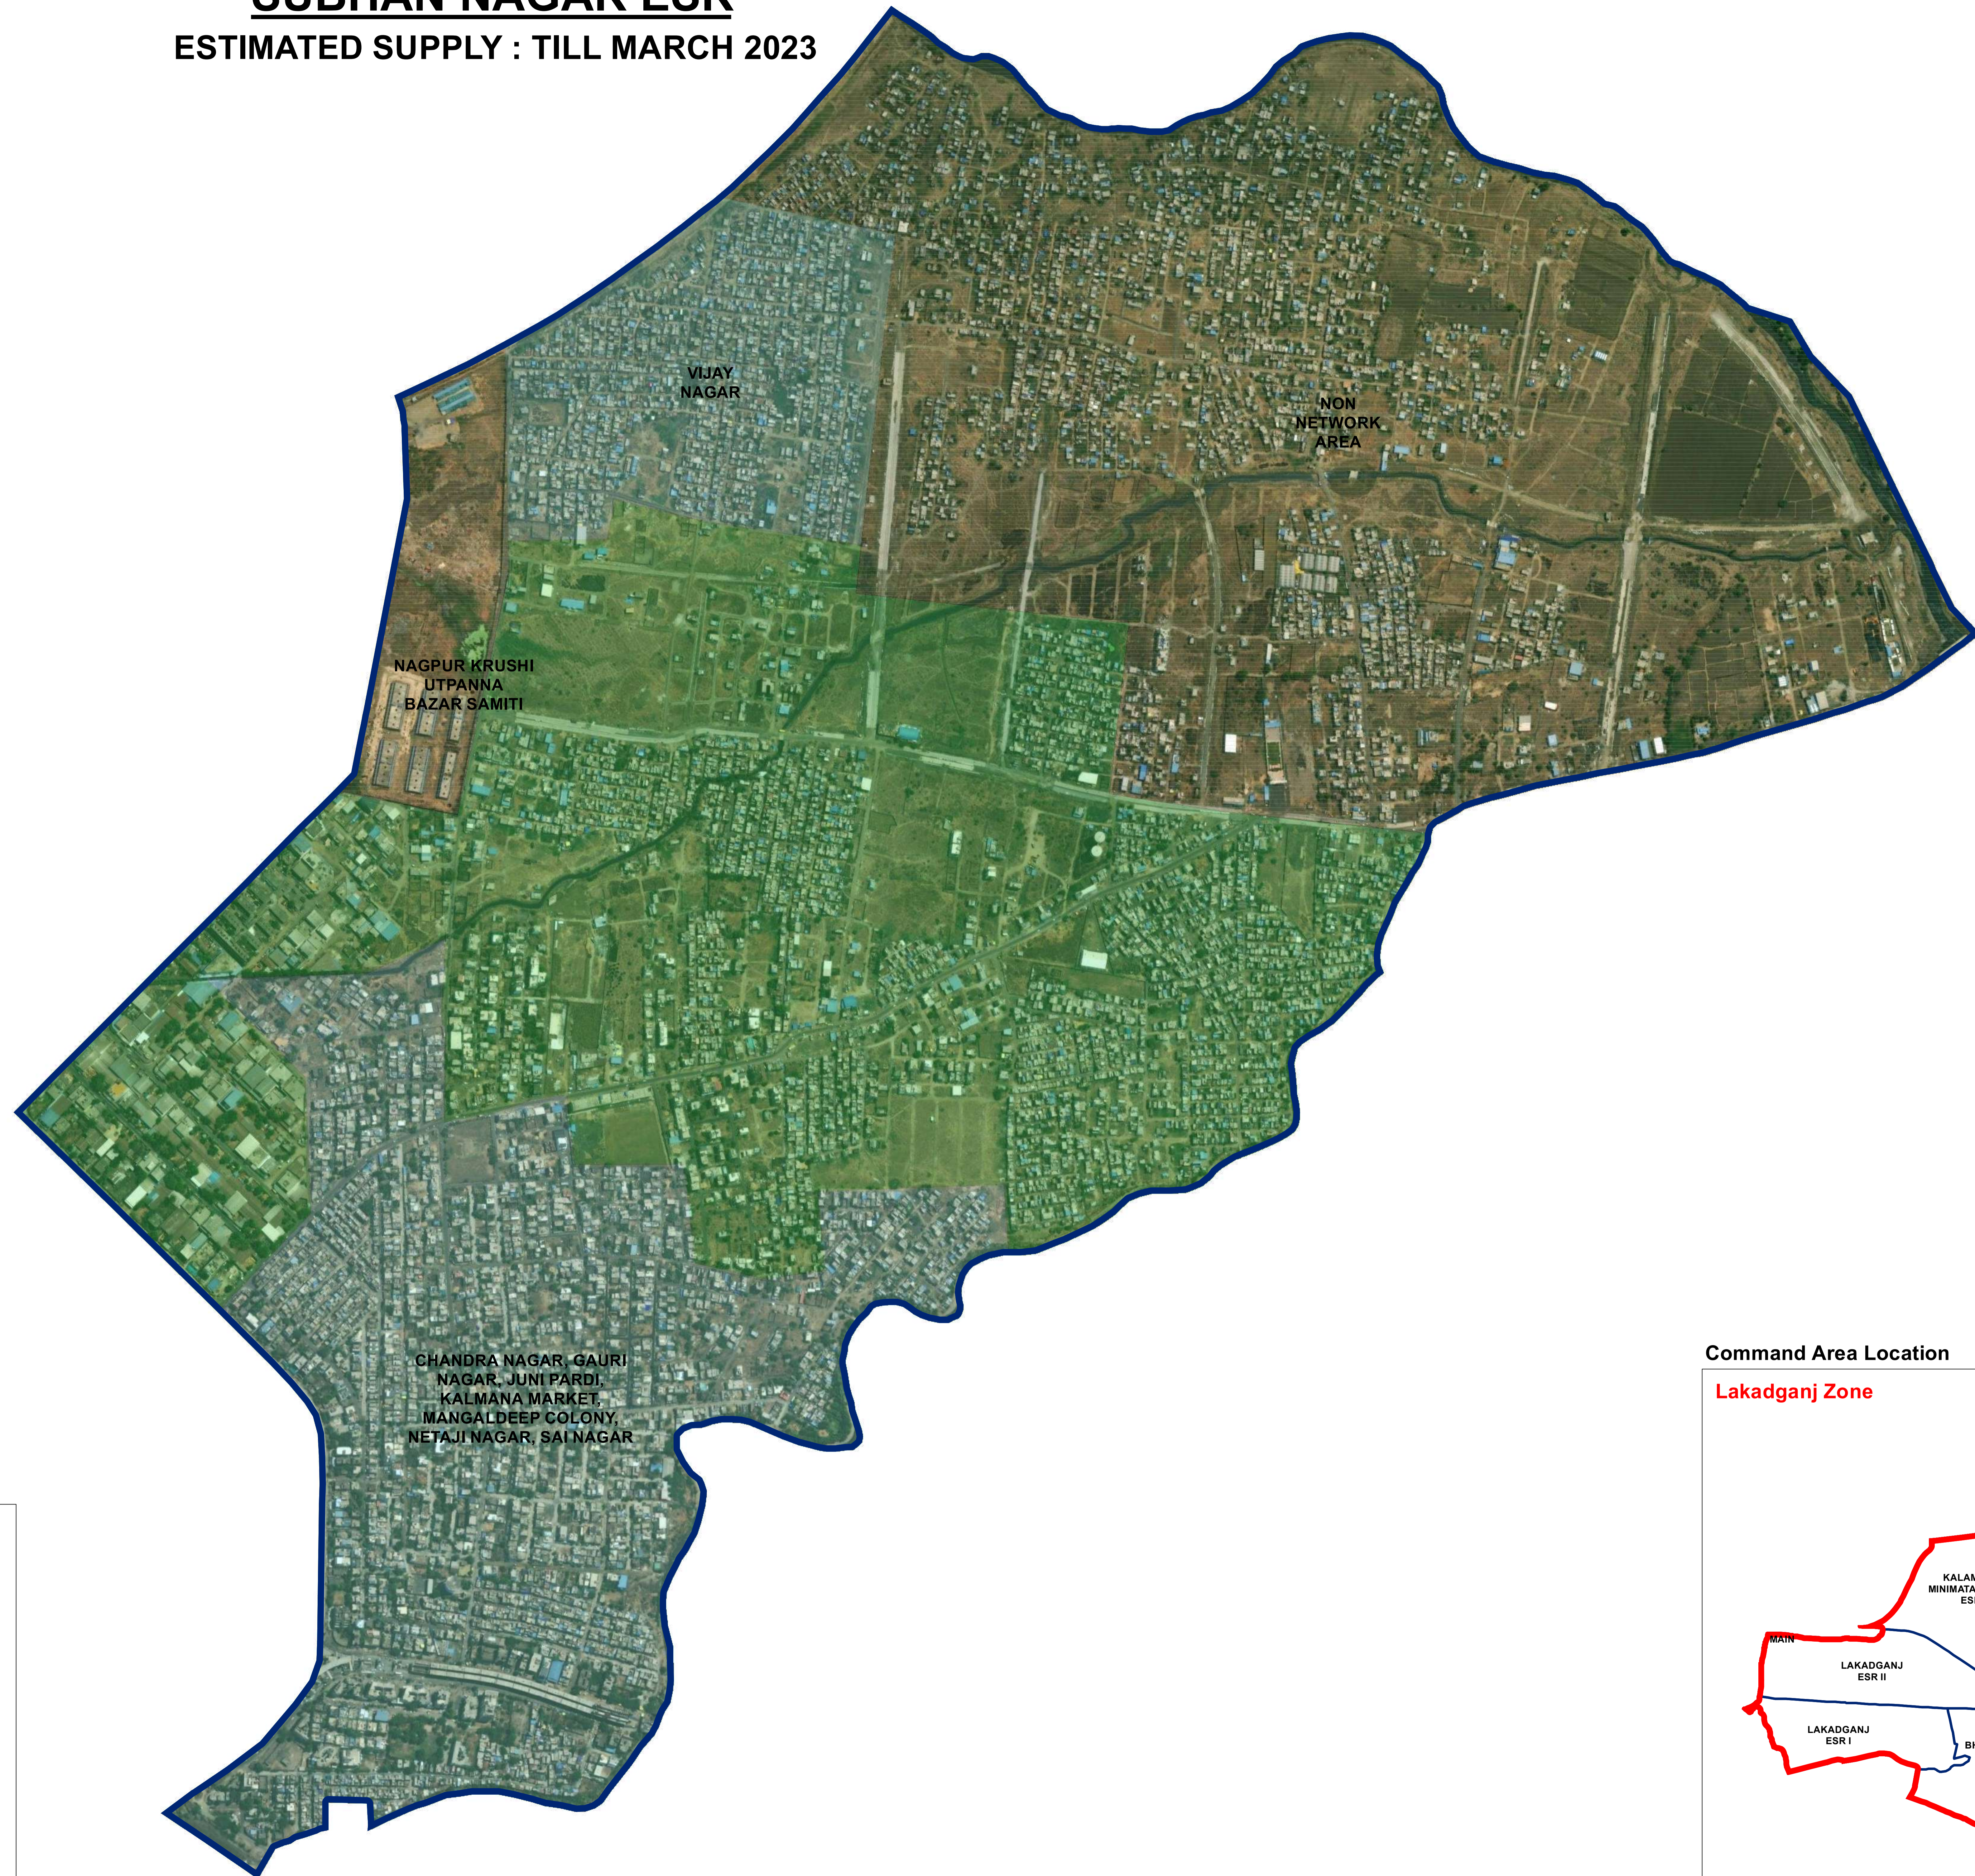

SUBHAN NAGAR ESR

ESTIMATED SUPPLY : TILL MARCH 2023

Legend

 ESR Boundary

Supply Hrs

 18 to 24 Hrs

 2 to 4 Hrs

 Non Network Area

Command Area Location

Lakadganj Zone