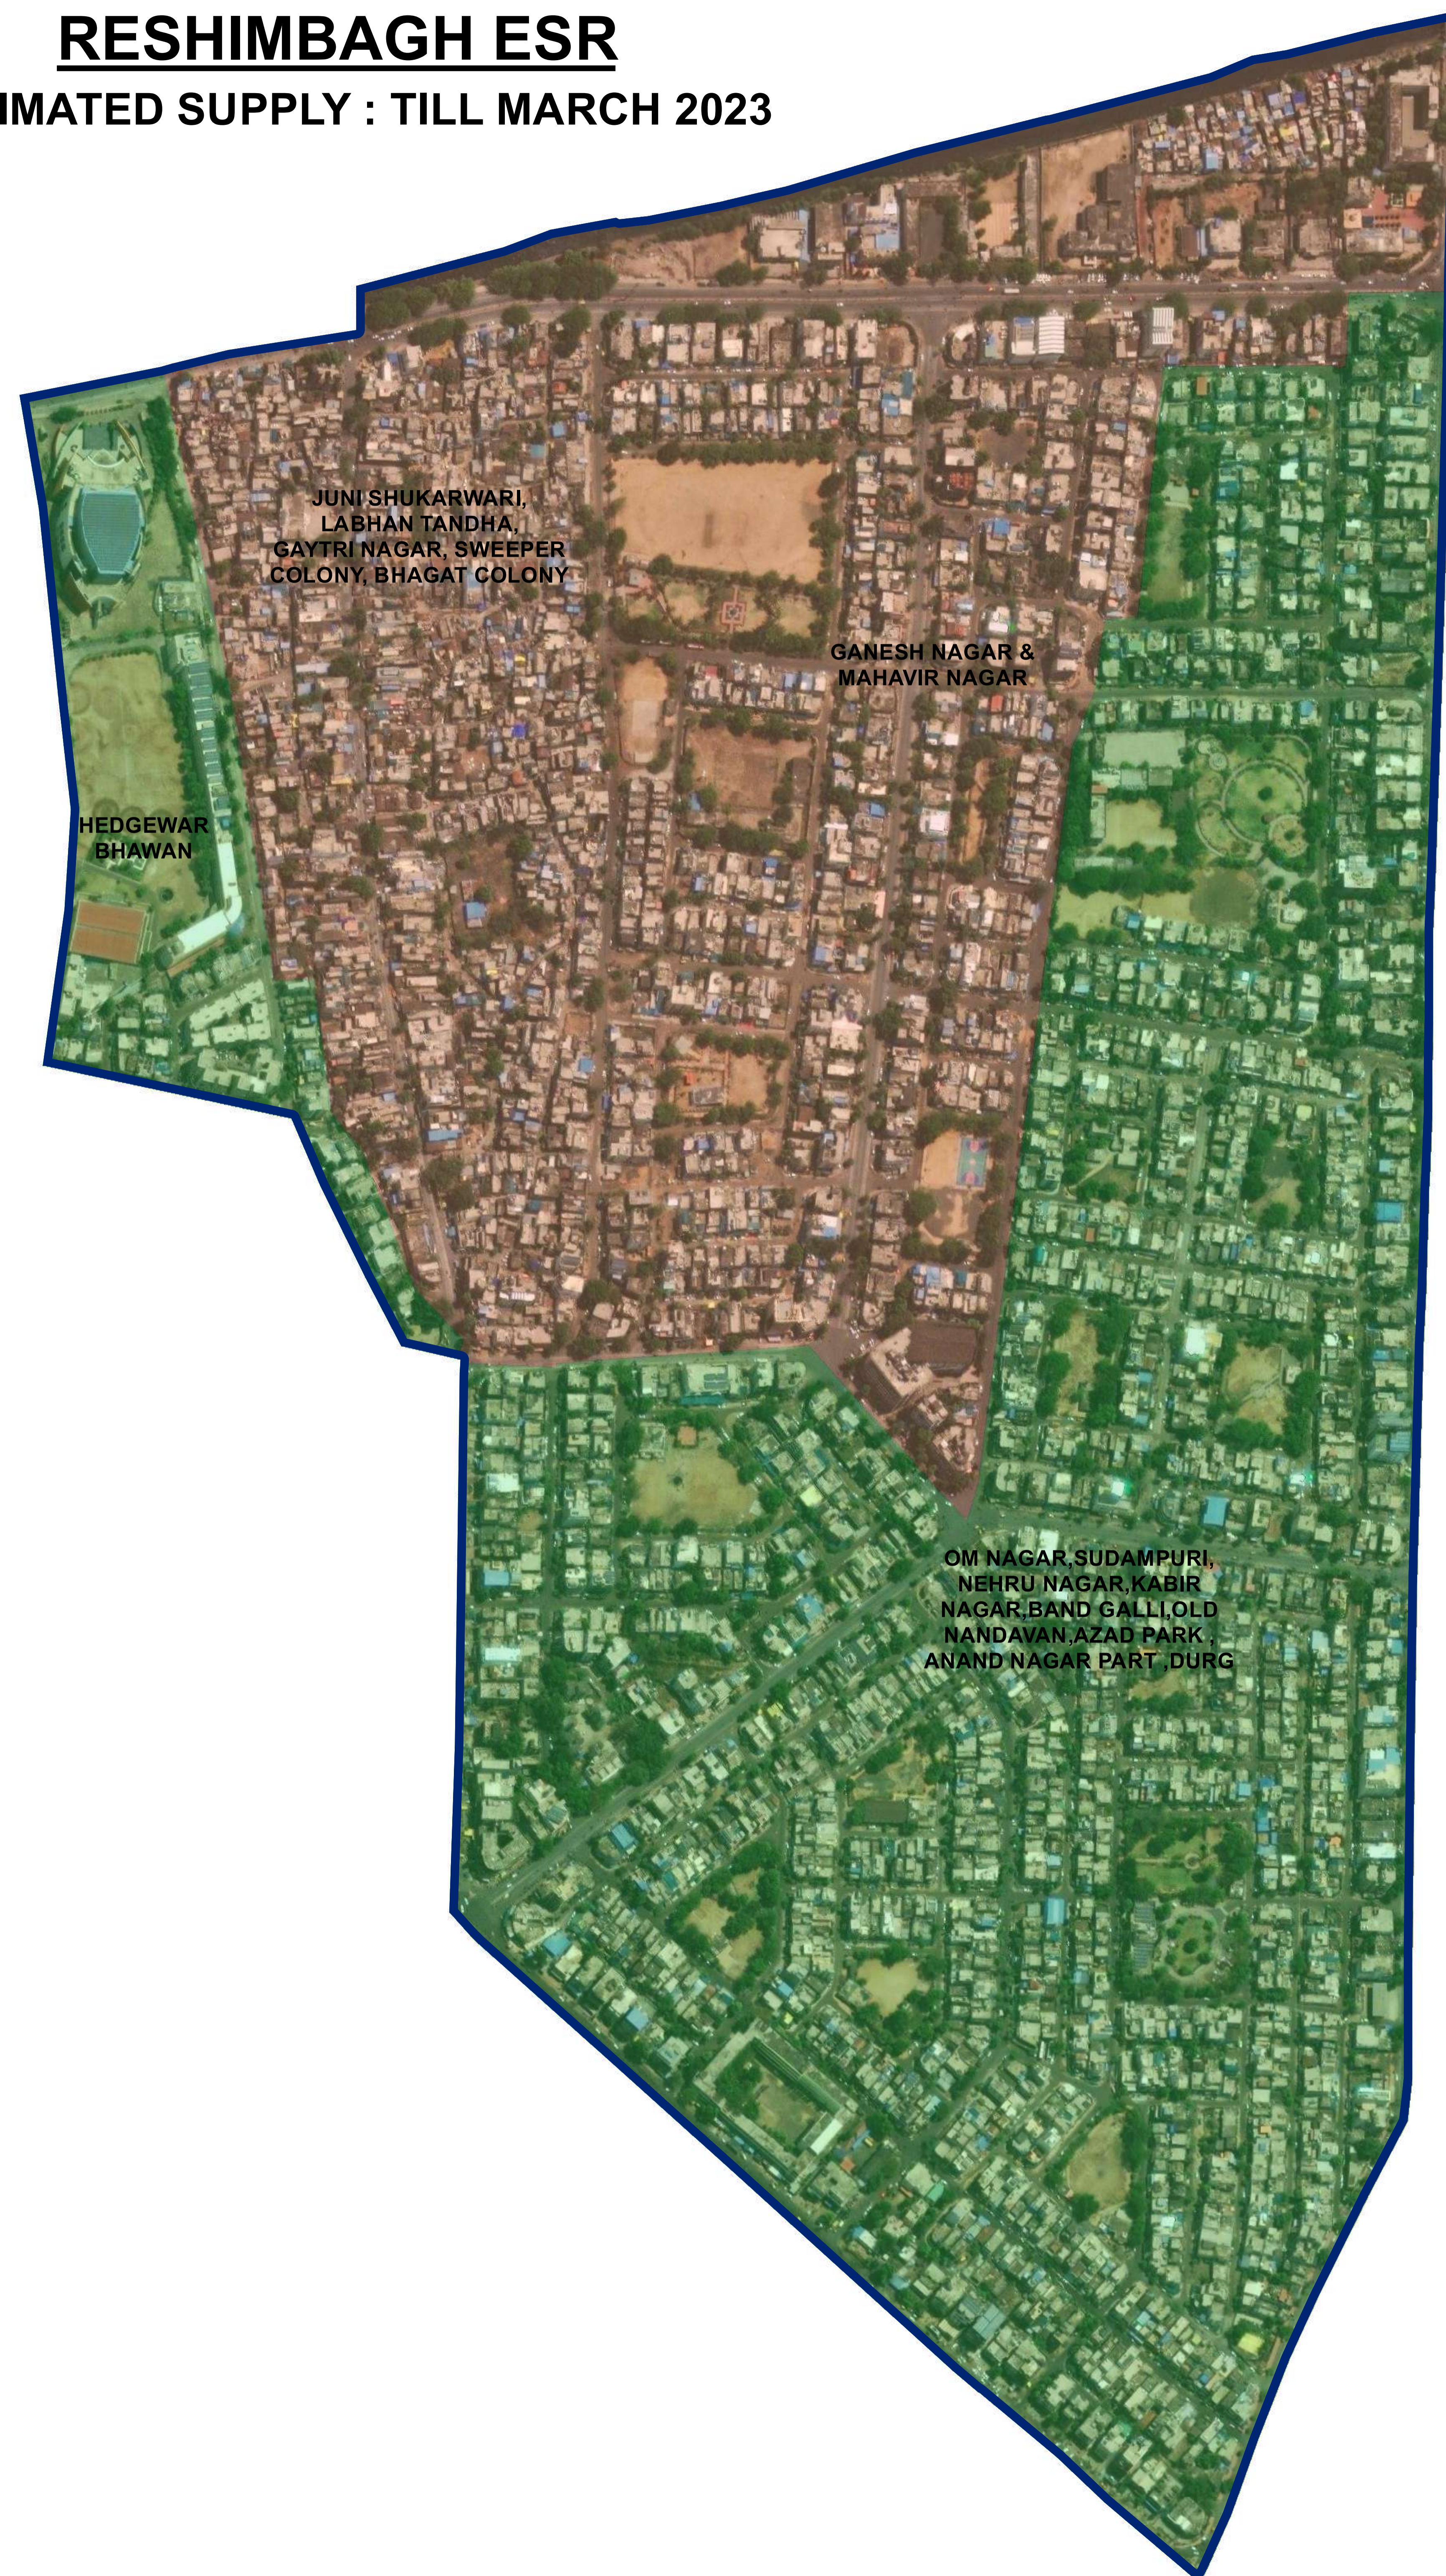

RESHIMBAGH ESR

ESTIMATED SUPPLY : TILL MARCH 2023

Legend

 ESR Boundary

Supply Hrs

 18 to 24 Hrs

 Upto 2 Hrs

Command Area Location