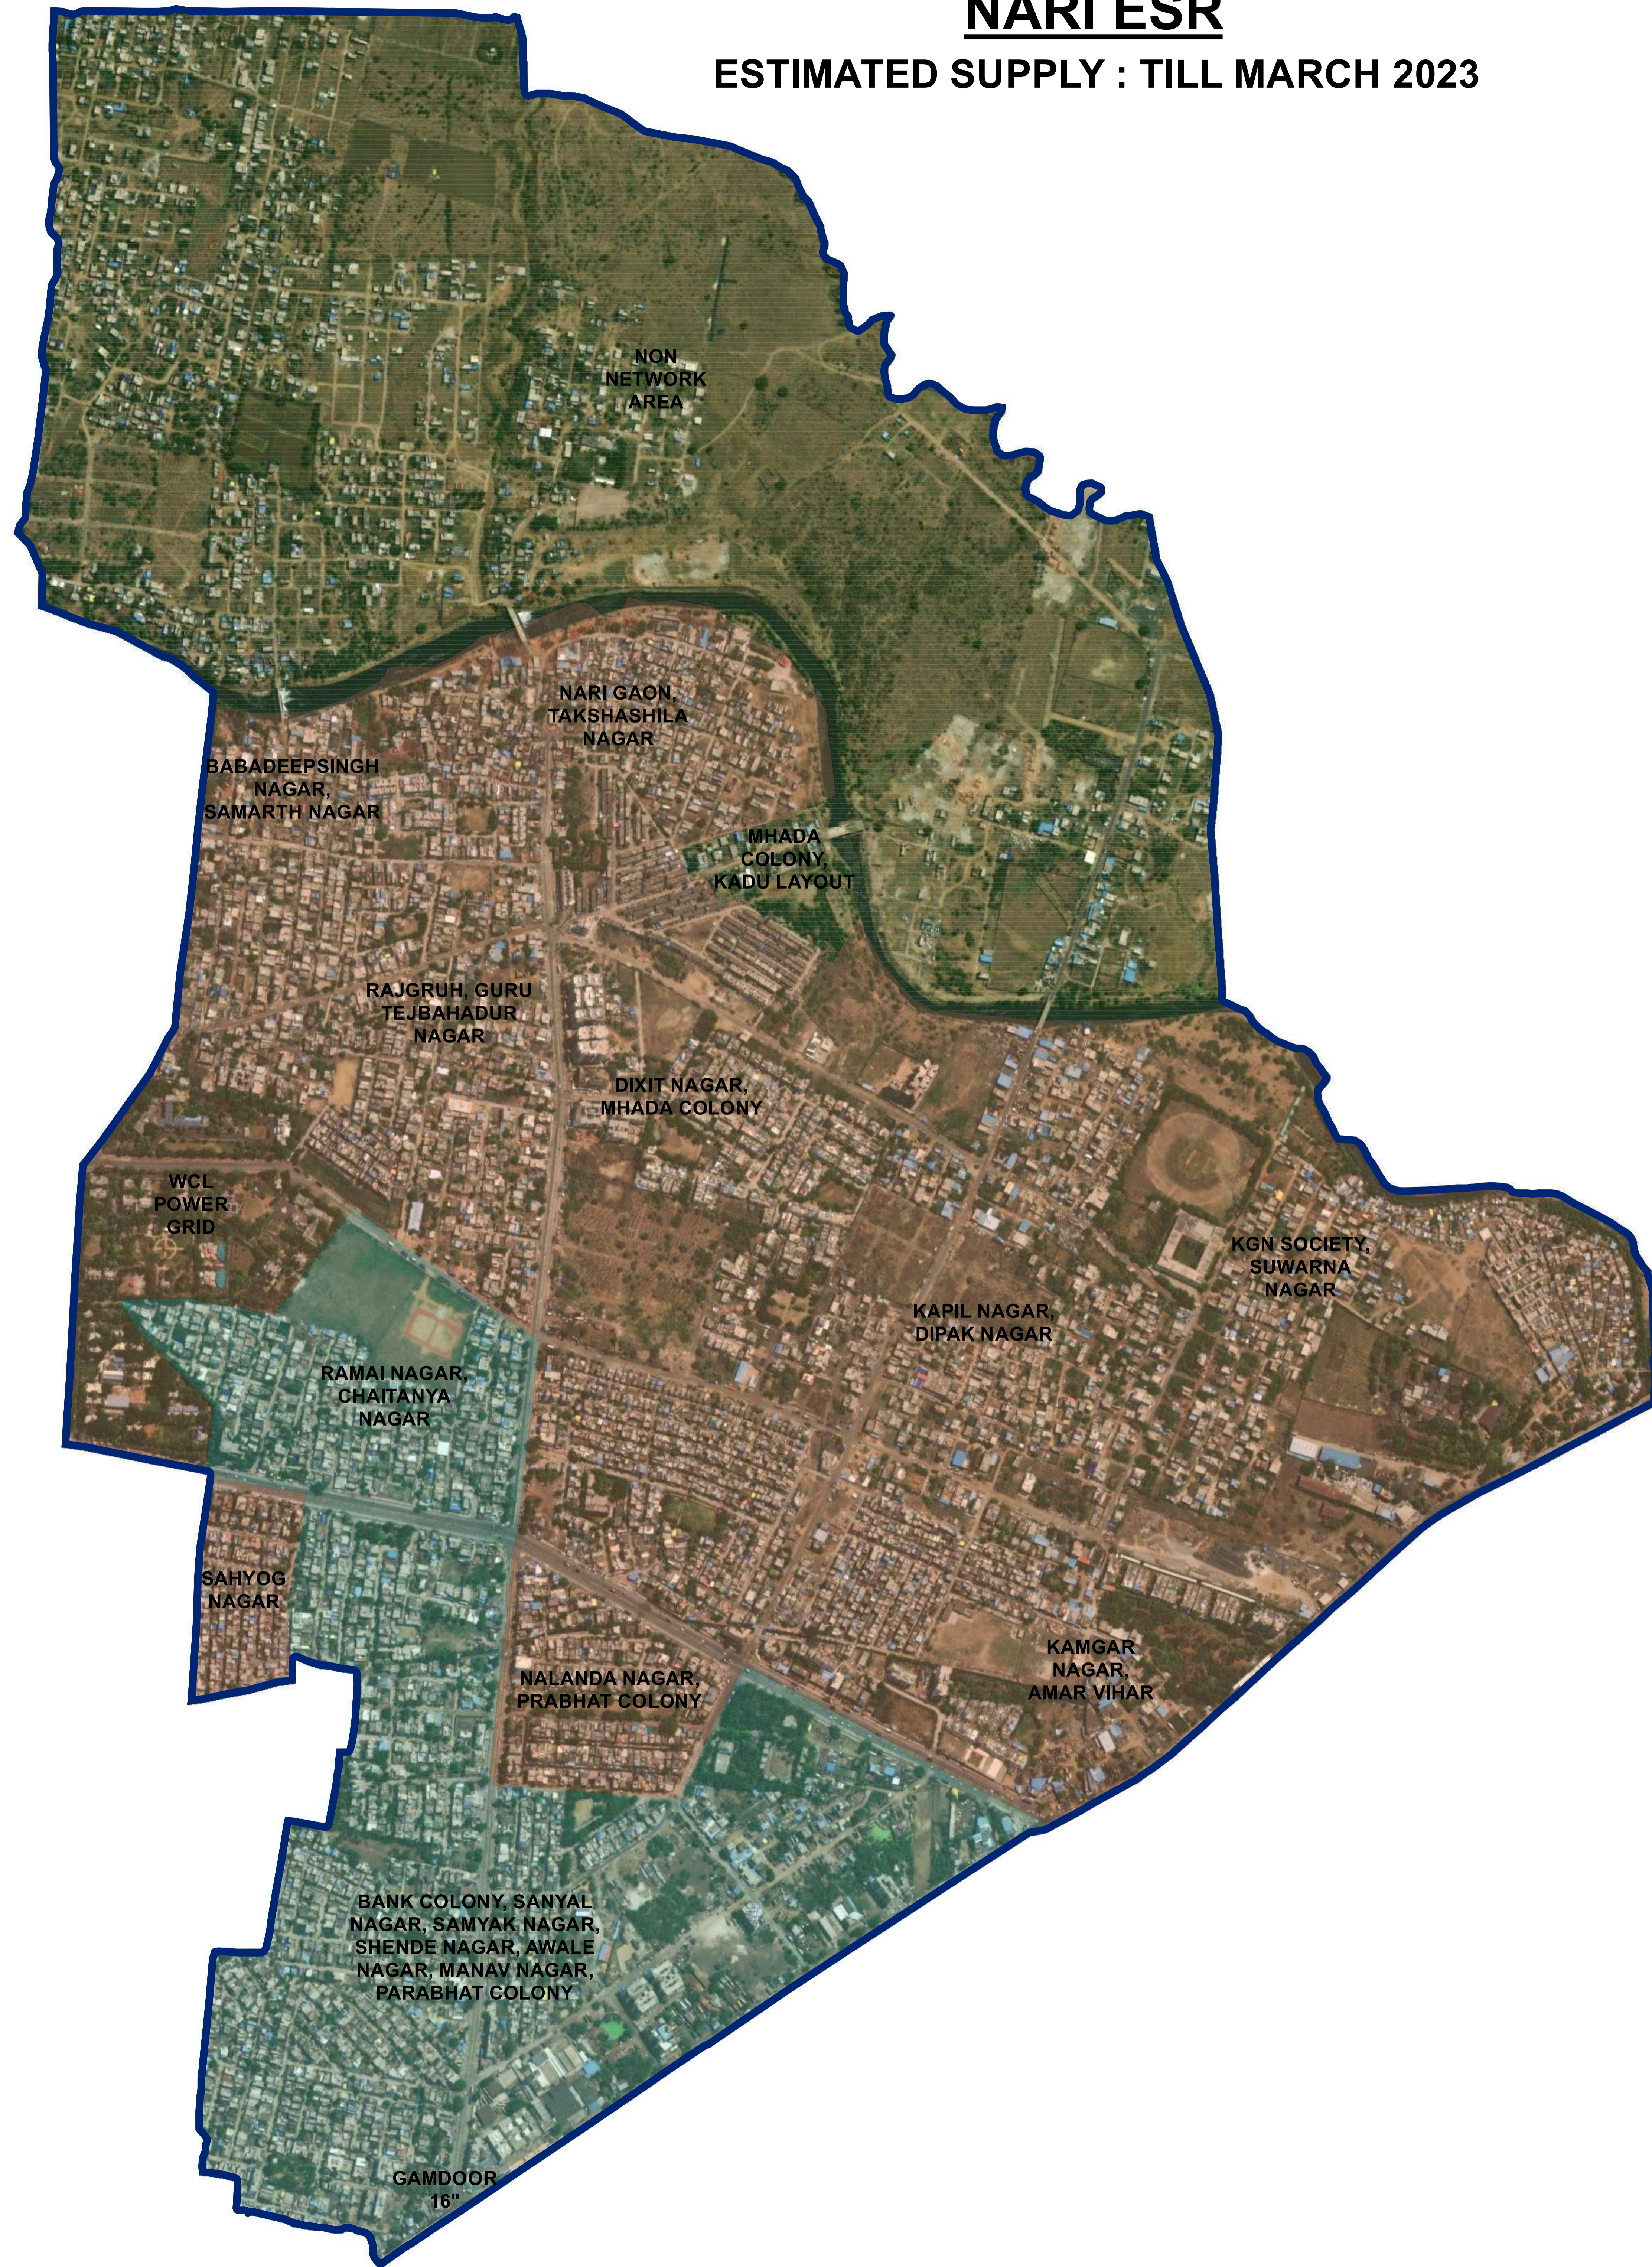

# NARI ESR

## ESTIMATED SUPPLY : TILL MARCH 2023

**Legend**

- ESR Boundary
- Supply Hrs**
- 2 to 4 Hrs
- Upto 2 Hrs
- Non Network Area