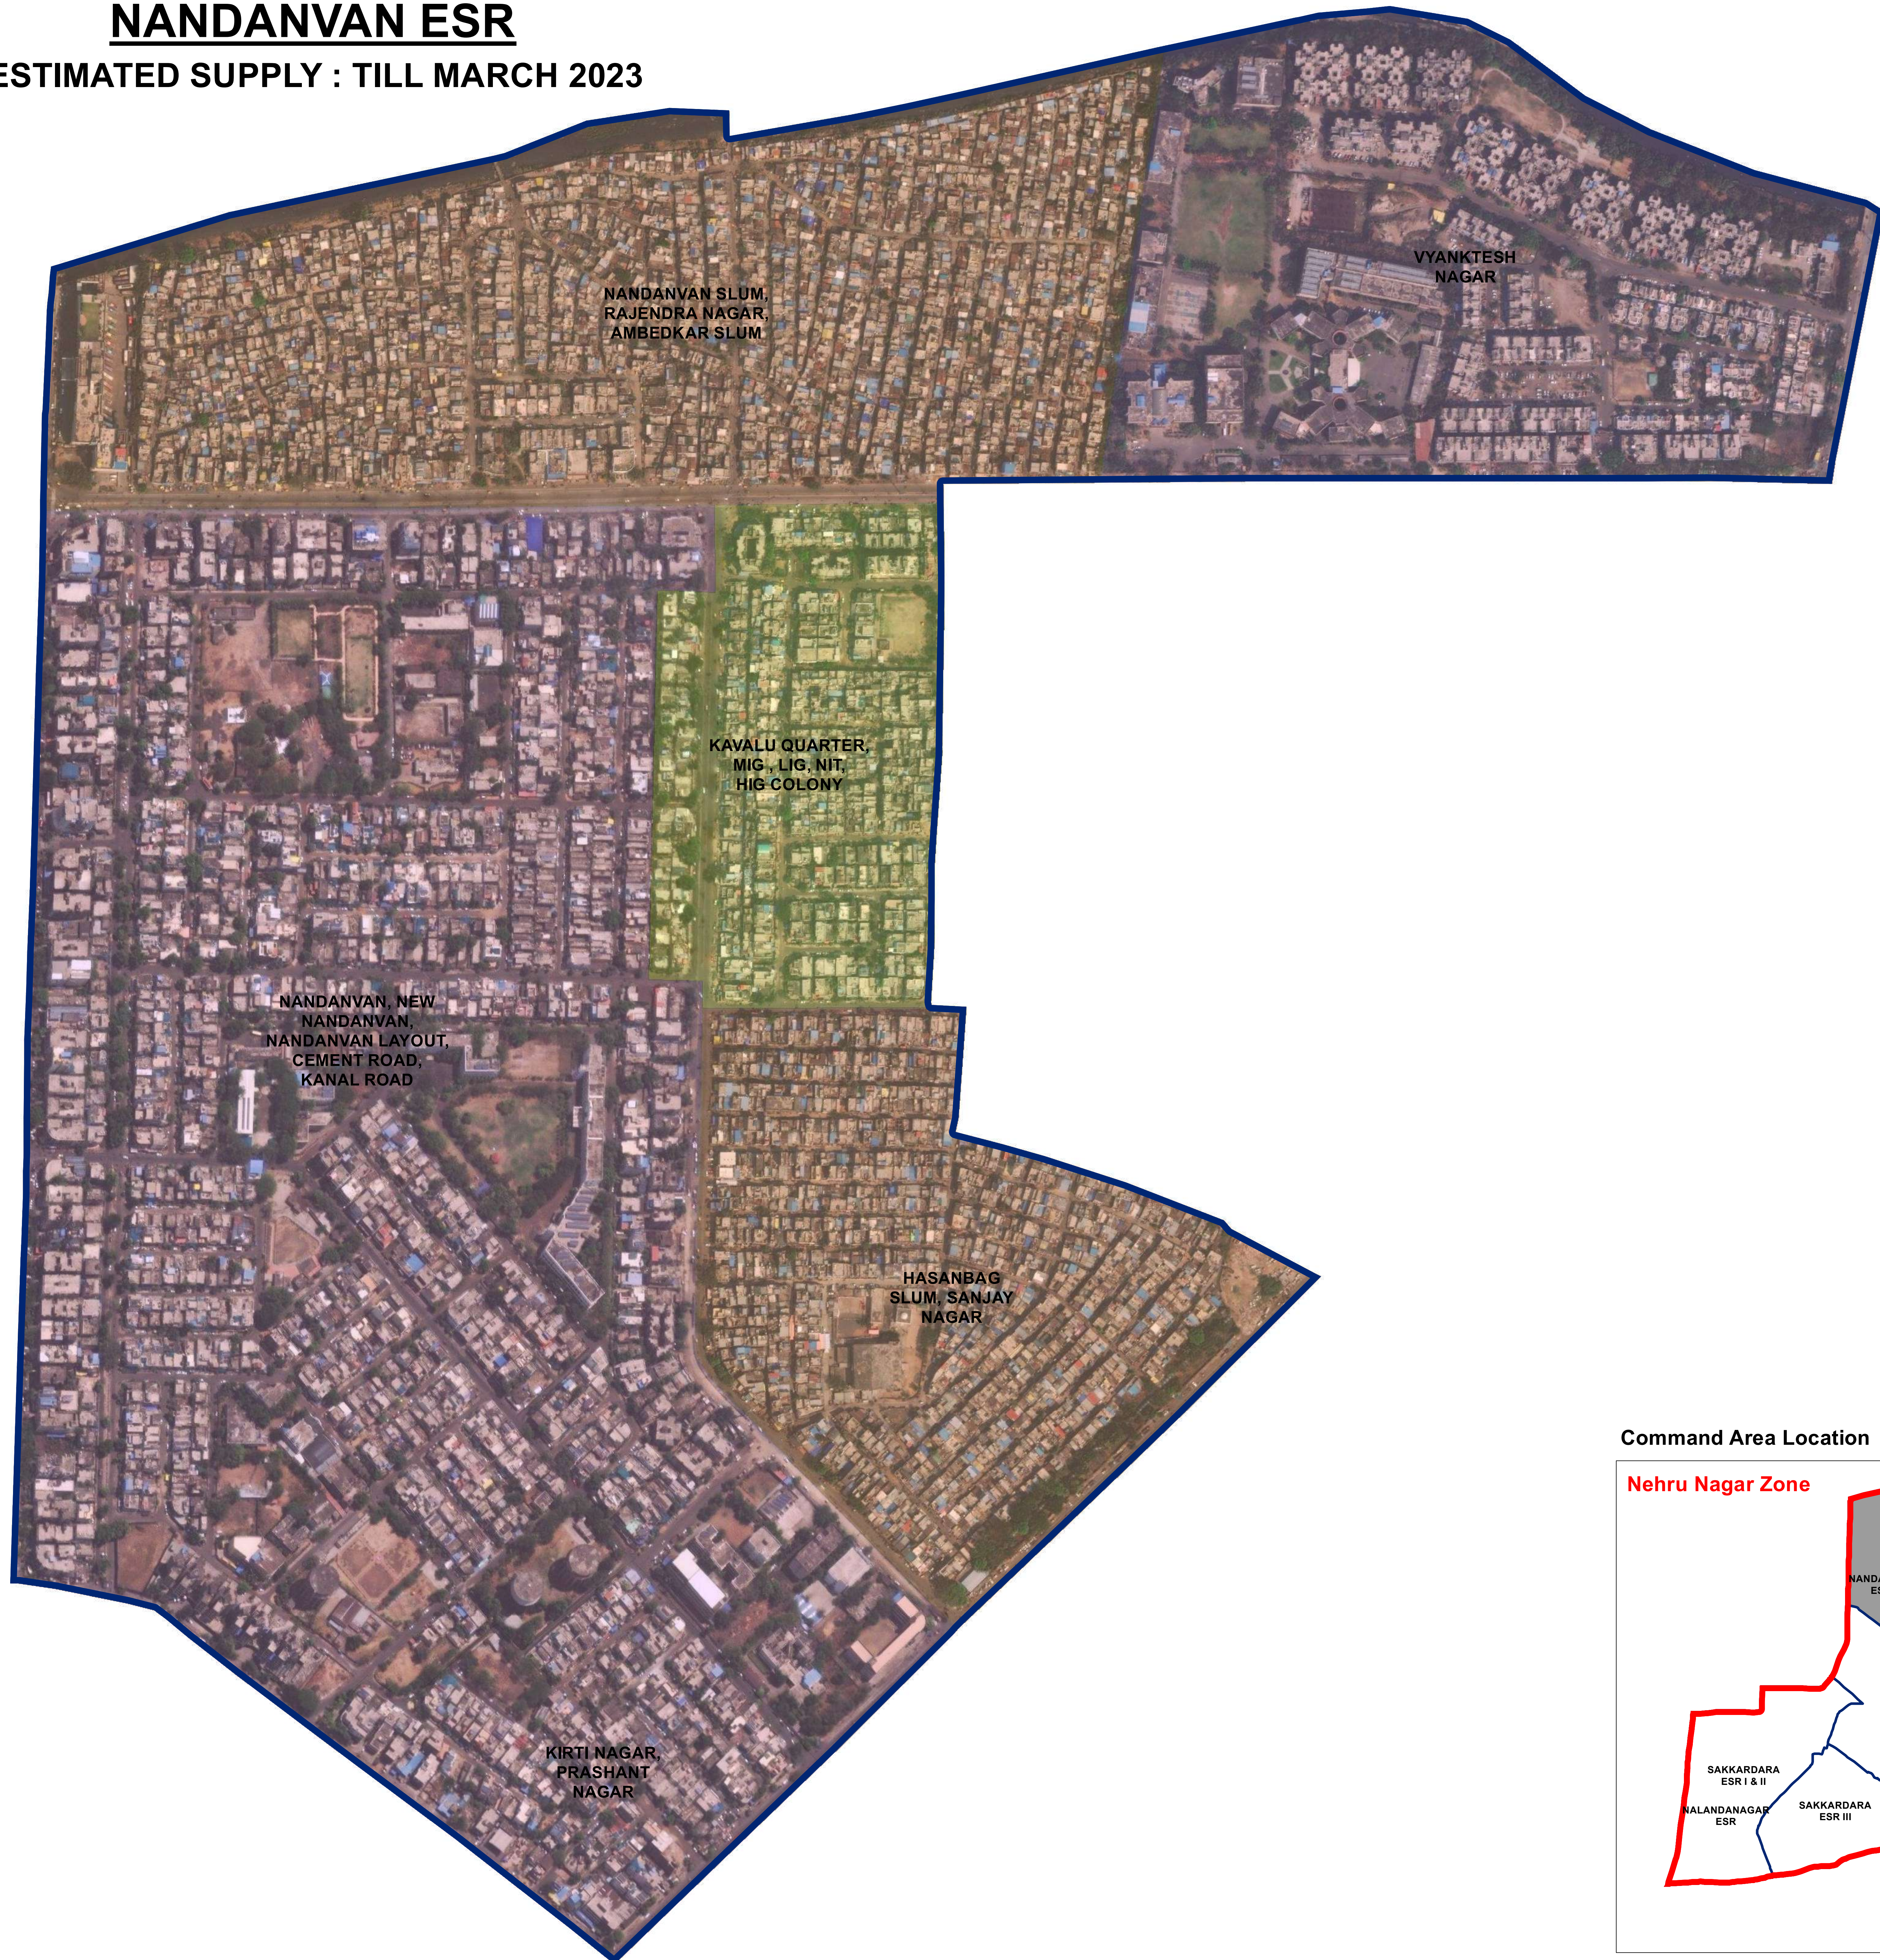

NANDANVAN ESR

ESTIMATED SUPPLY : TILL MARCH 2023

Legend

ESR Boundary

Supply Hrs

- 4 to 6 Hrs
- 6 to 10 Hrs
- Upto 2 Hrs