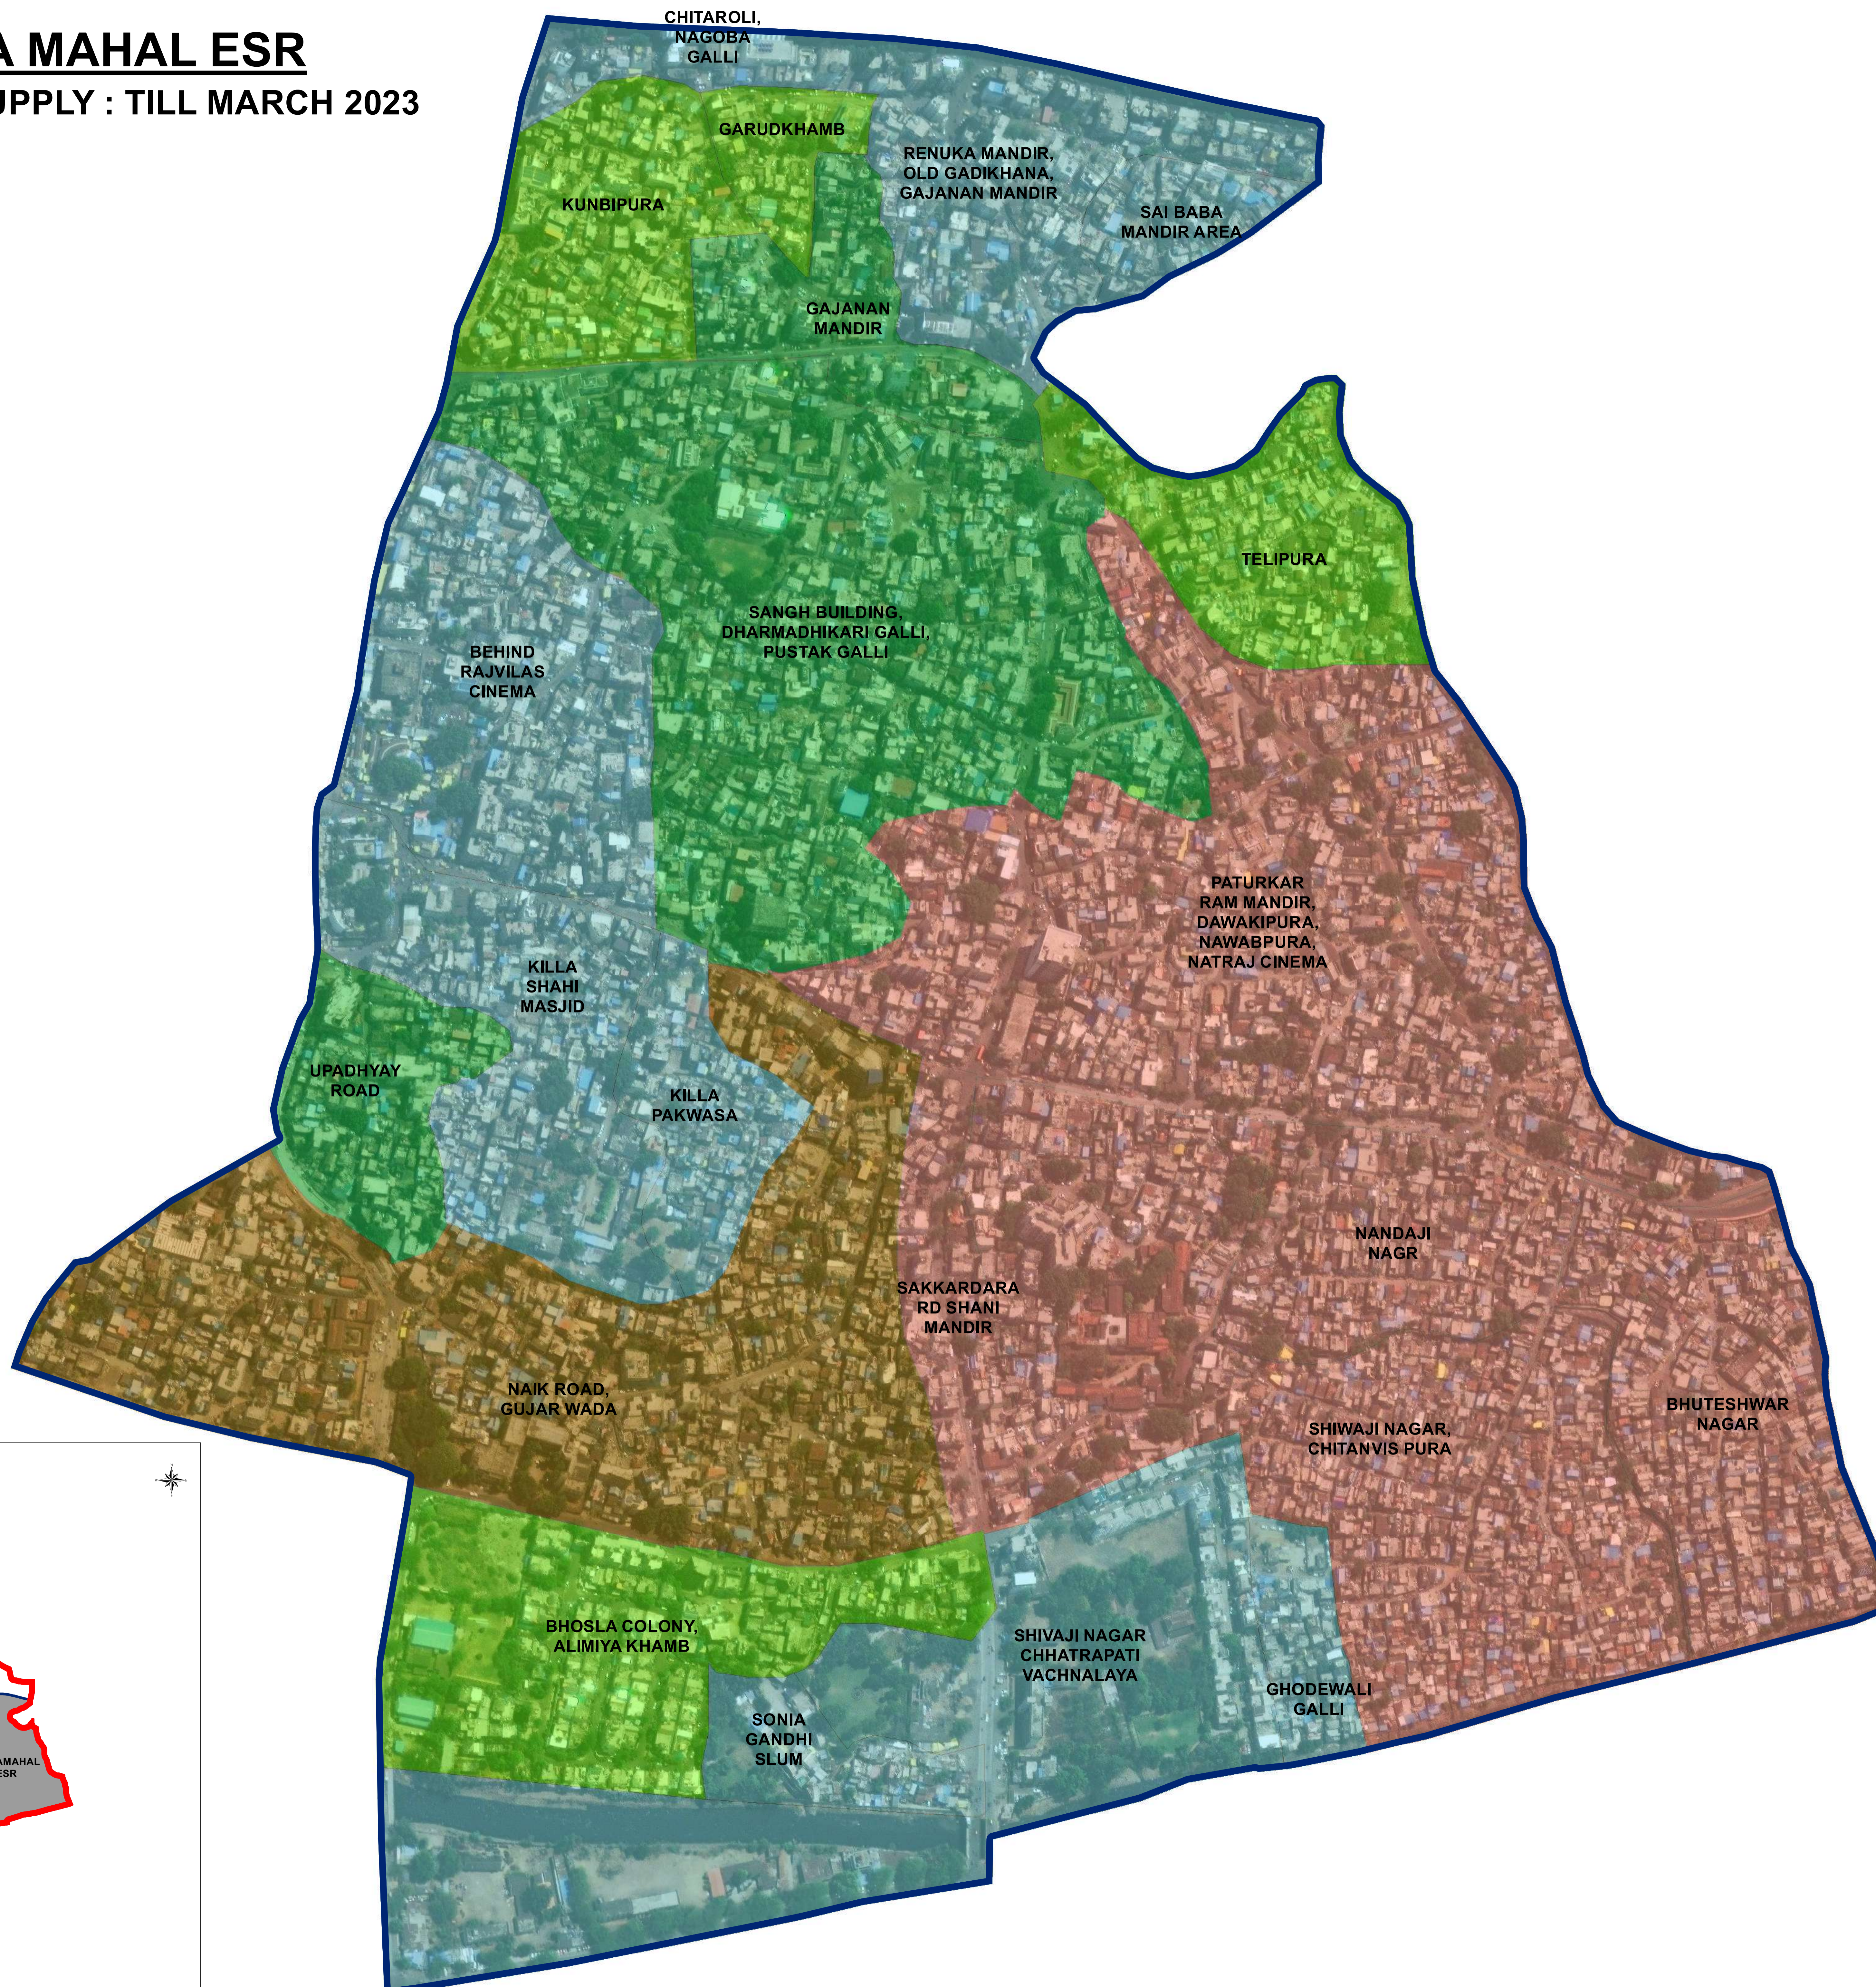

KILLA MAHAL ESR

ESTIMATED SUPPLY : TILL MARCH 2023

Command Area Location

Legend

ESR Boundary

Supply Hrs

24 Hrs

18 to 23 Hrs

14 to 18 Hrs

2 to 4 Hrs

Upto 2 Hrs