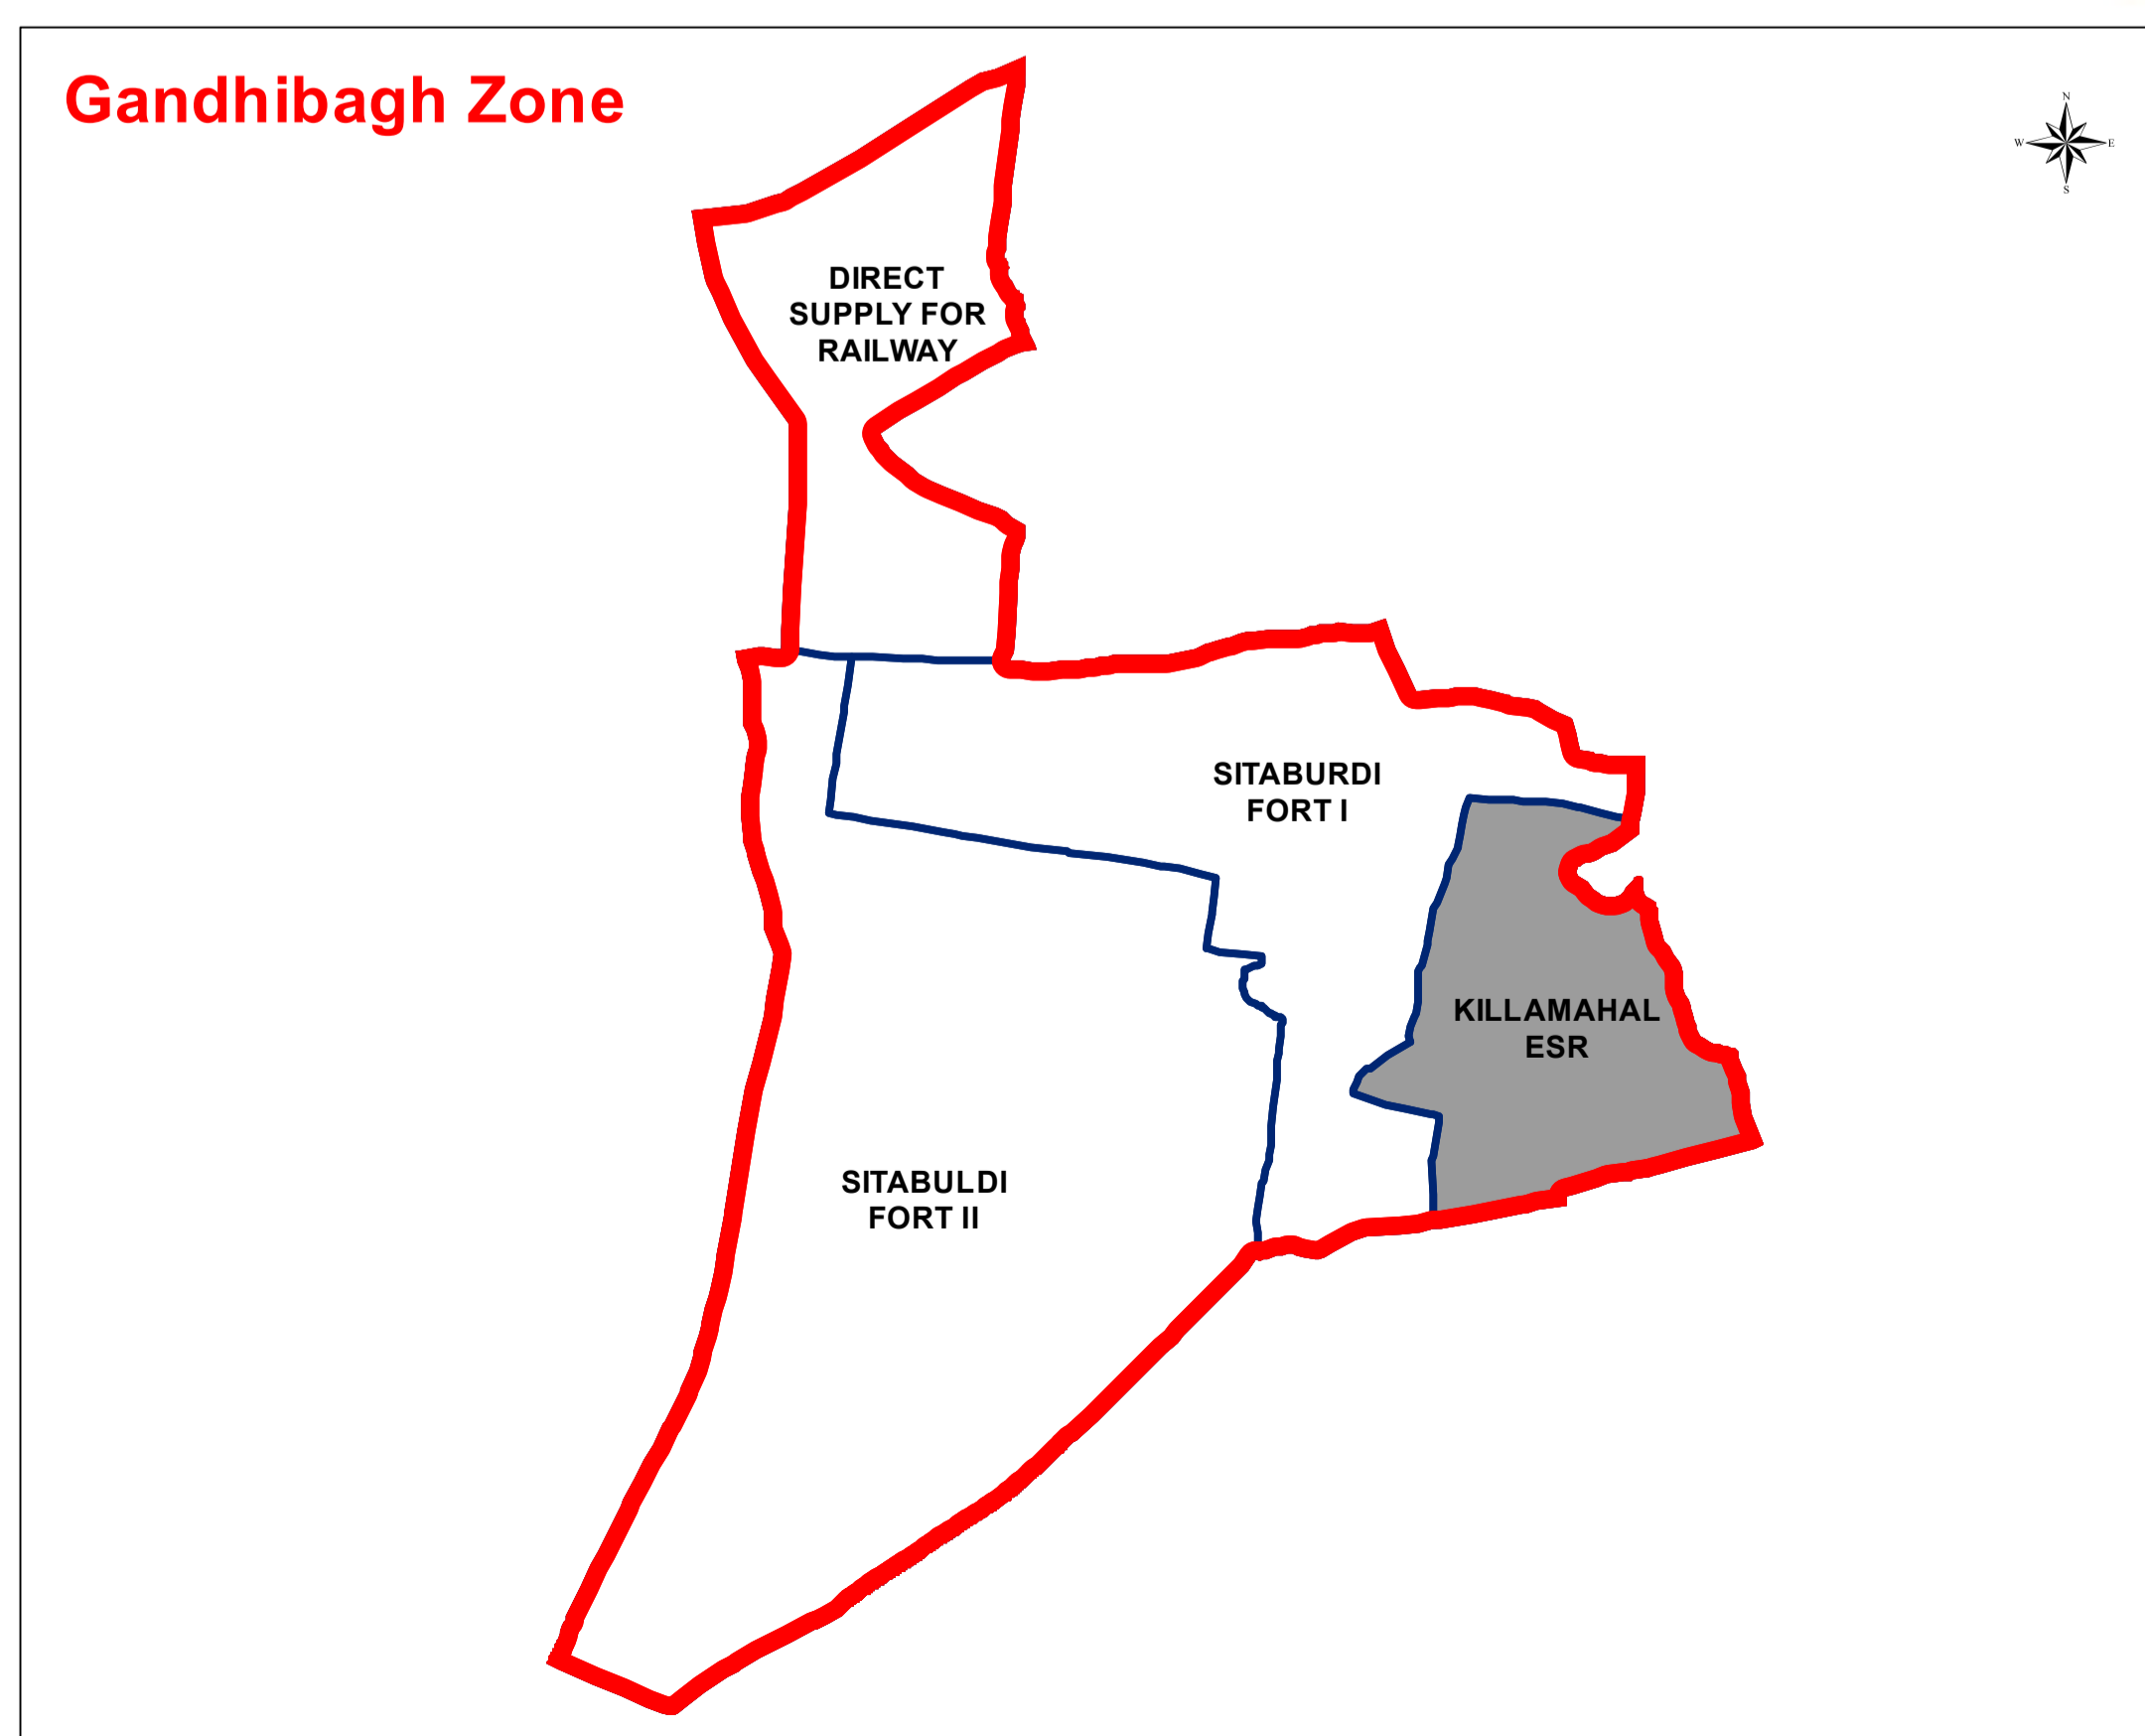

KILLA MAHAL ESR

ESTIMATED SUPPLY : TILL MARCH 2023

Command Area Location

Legend

ESR Boundary

Supply Hrs

24 Hrs

18 to 23 Hrs

14 to 18 Hrs

2 to 4 Hrs

Upto 2 Hrs