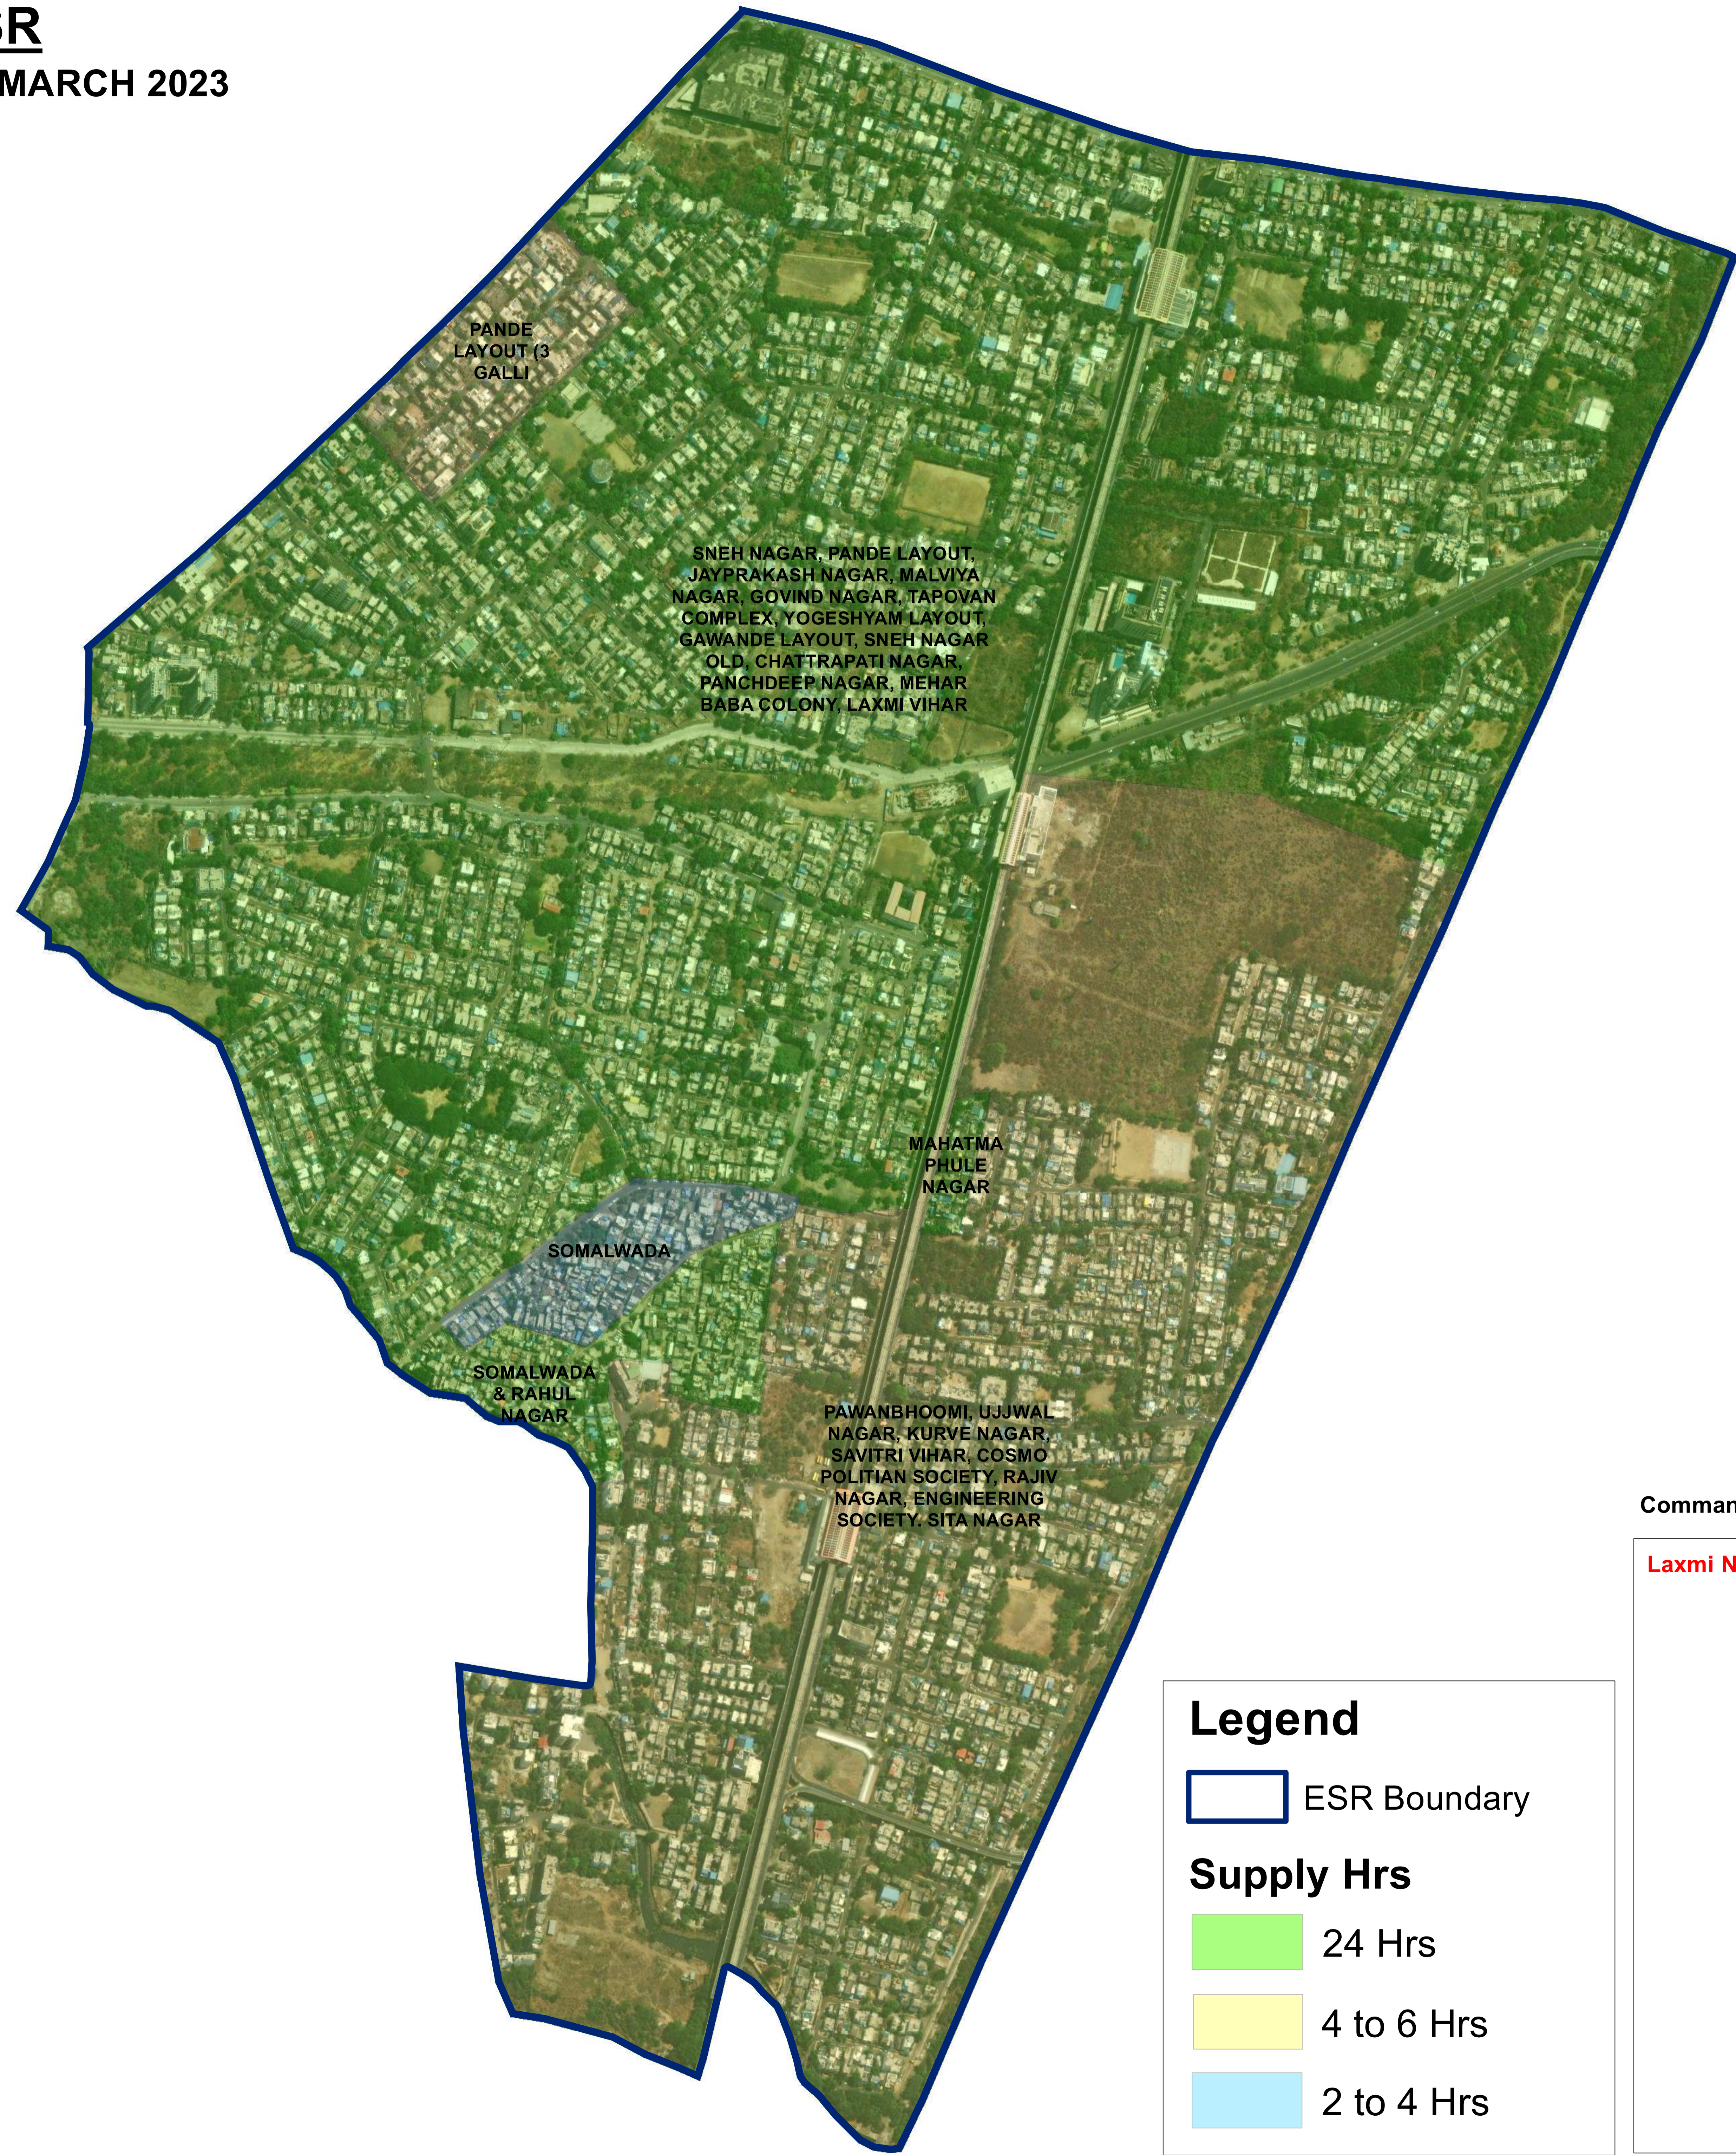

# KHAMLA ESR

ESTIMATED SUPPLY : TILL MARCH 2023

PANDE LAYOUT (3 GALLI)

SNEH NAGAR, PANDE LAYOUT, JAYPRAKASH NAGAR, MALVIYA NAGAR, GOVIND NAGAR, TAPOVAN COMPLEX, YOGESHYAM LAYOUT, GAWANDE LAYOUT, SNEH NAGAR OLD, CHATRAPATI NAGAR, PANCHDEEP NAGAR, MEHAR BABA COLONY, LAXMI VIHAR

MAHATMA PHULE NAGAR

SOMALWADA

SOMALWADA & RAHUL NAGAR

PAWANBHOOMI, UJJWAL NAGAR, KURVE NAGAR, SAVITRI VIHAR, COSMO POLITIAN SOCIETY, RAJIV NAGAR, ENGINEERING SOCIETY, SITA NAGAR

**Legend**

ESR Boundary

**Supply Hrs**

24 Hrs

4 to 6 Hrs

2 to 4 Hrs

Command Area Location