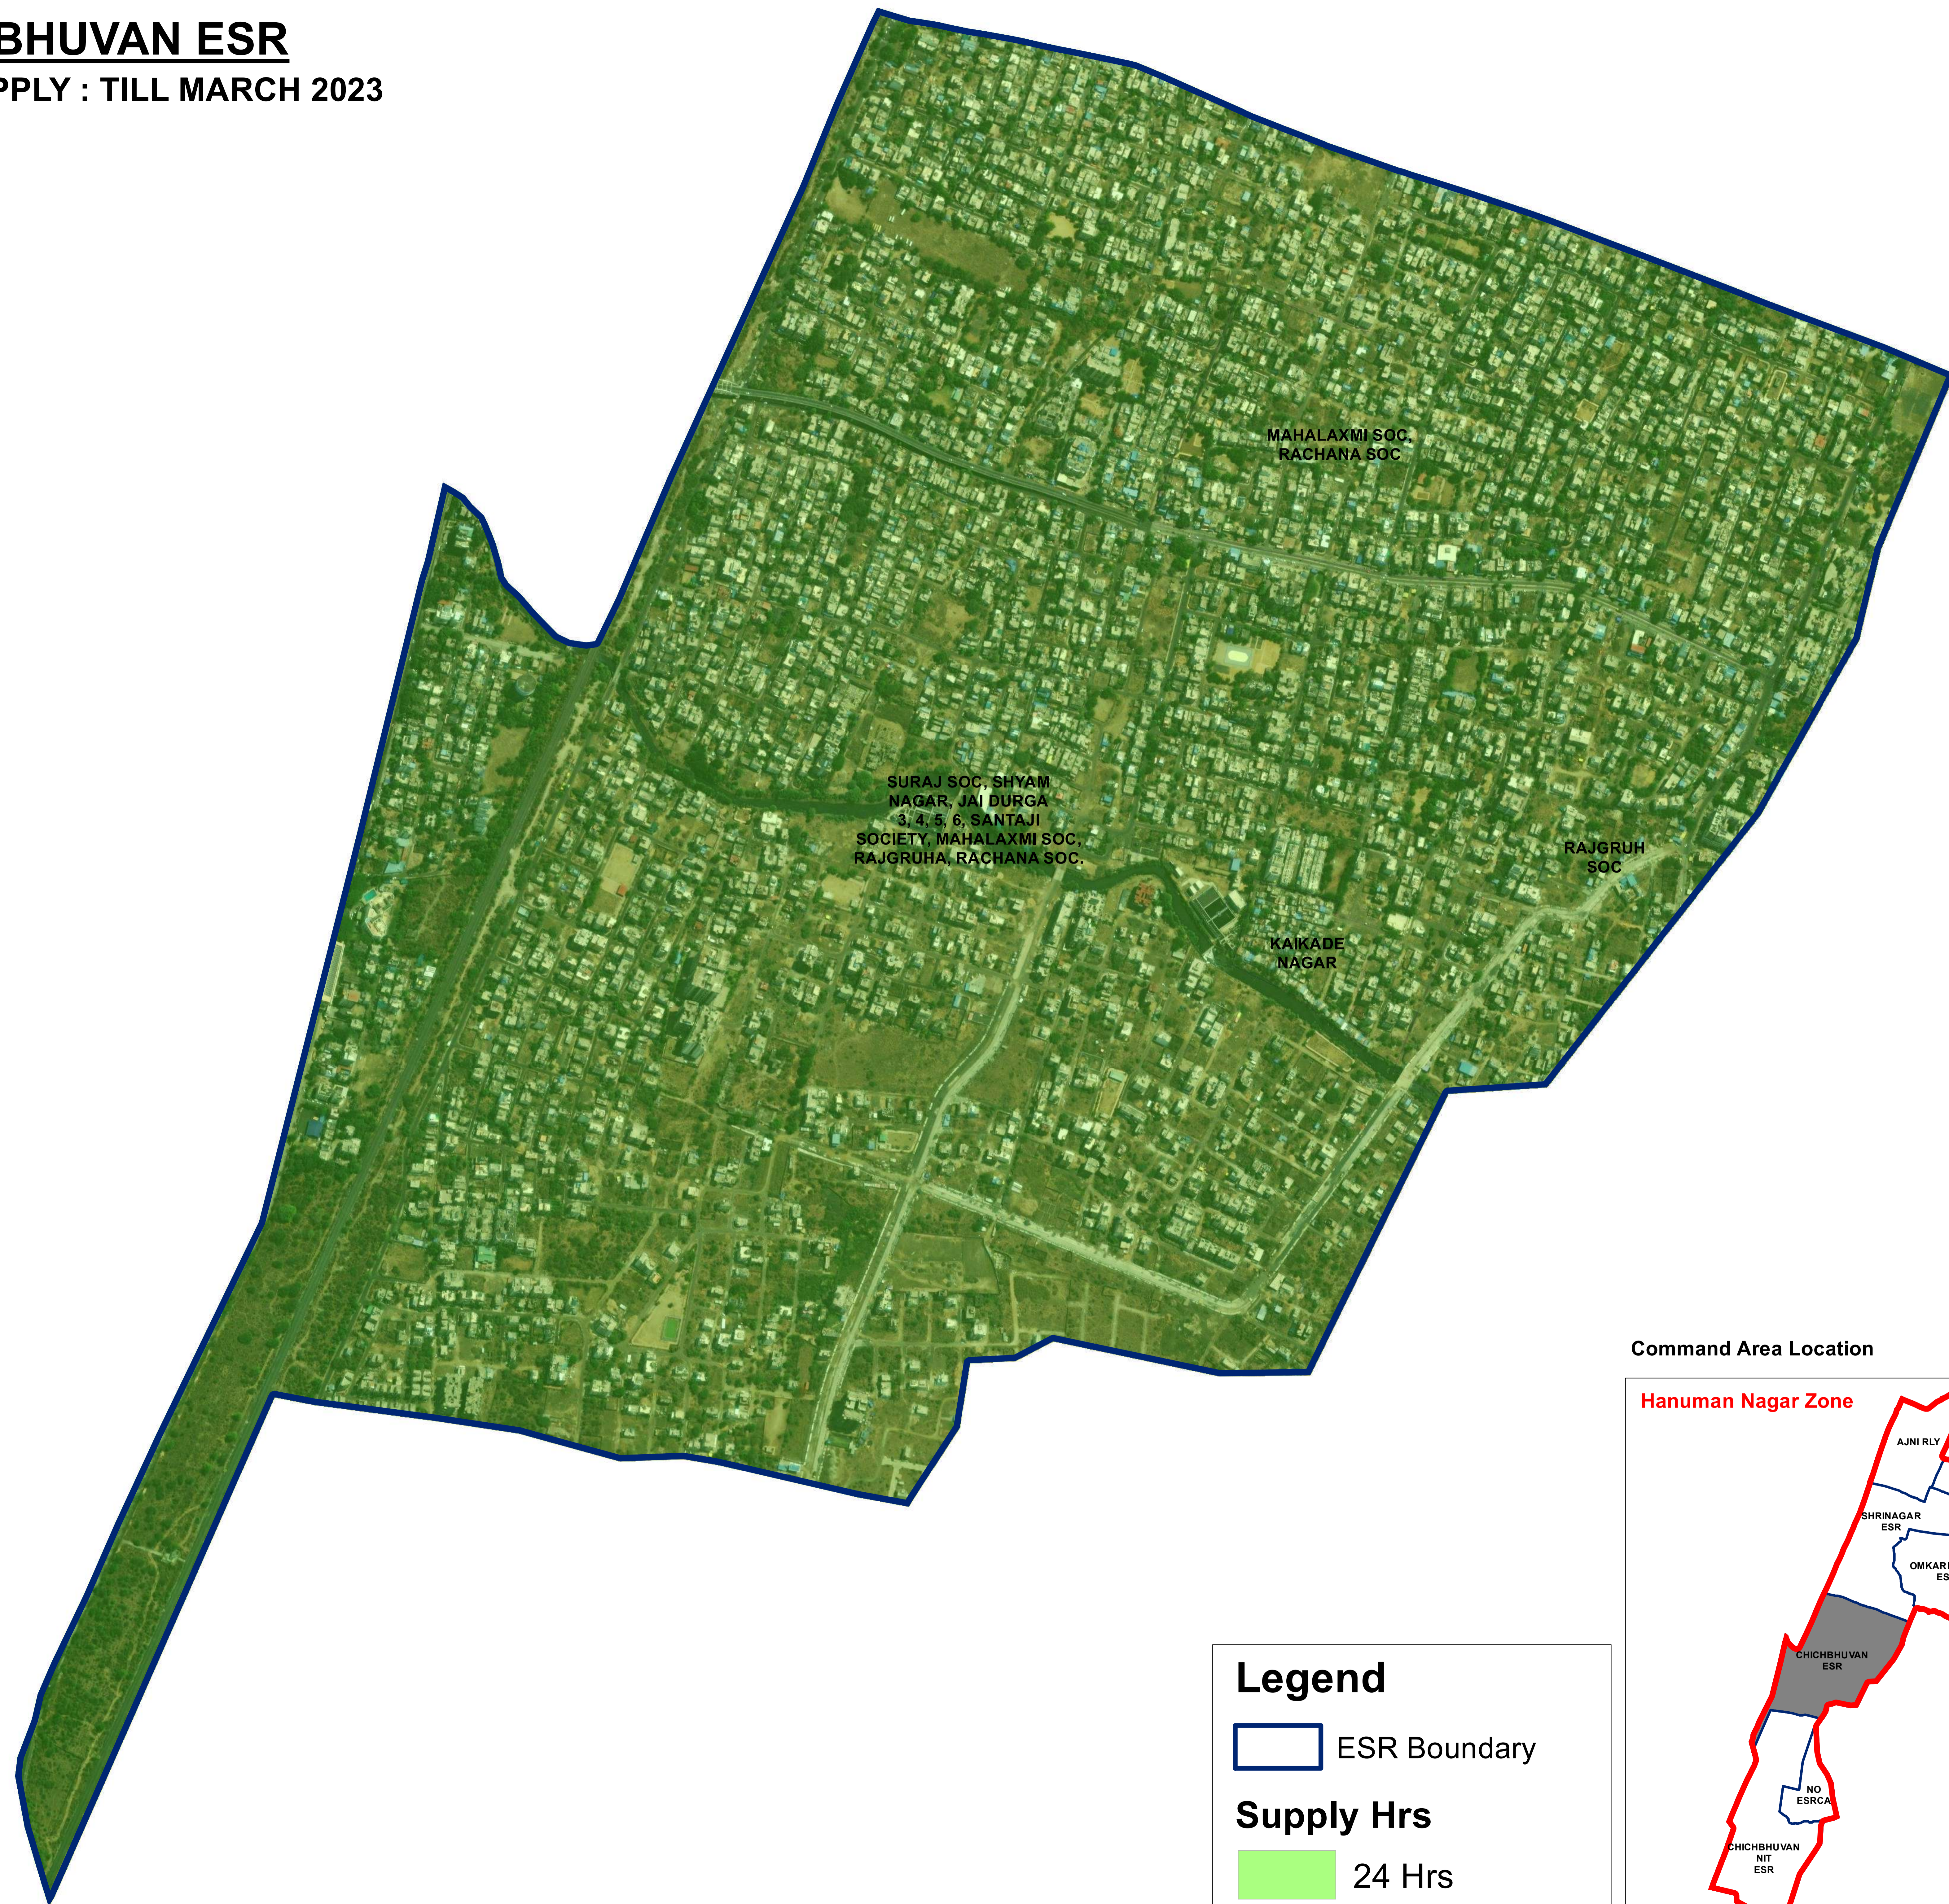

CHICHBHUVAN ESR

ESTIMATED SUPPLY : TILL MARCH 2023

Legend

- ESR Boundary
- Supply Hrs
- 24 Hrs