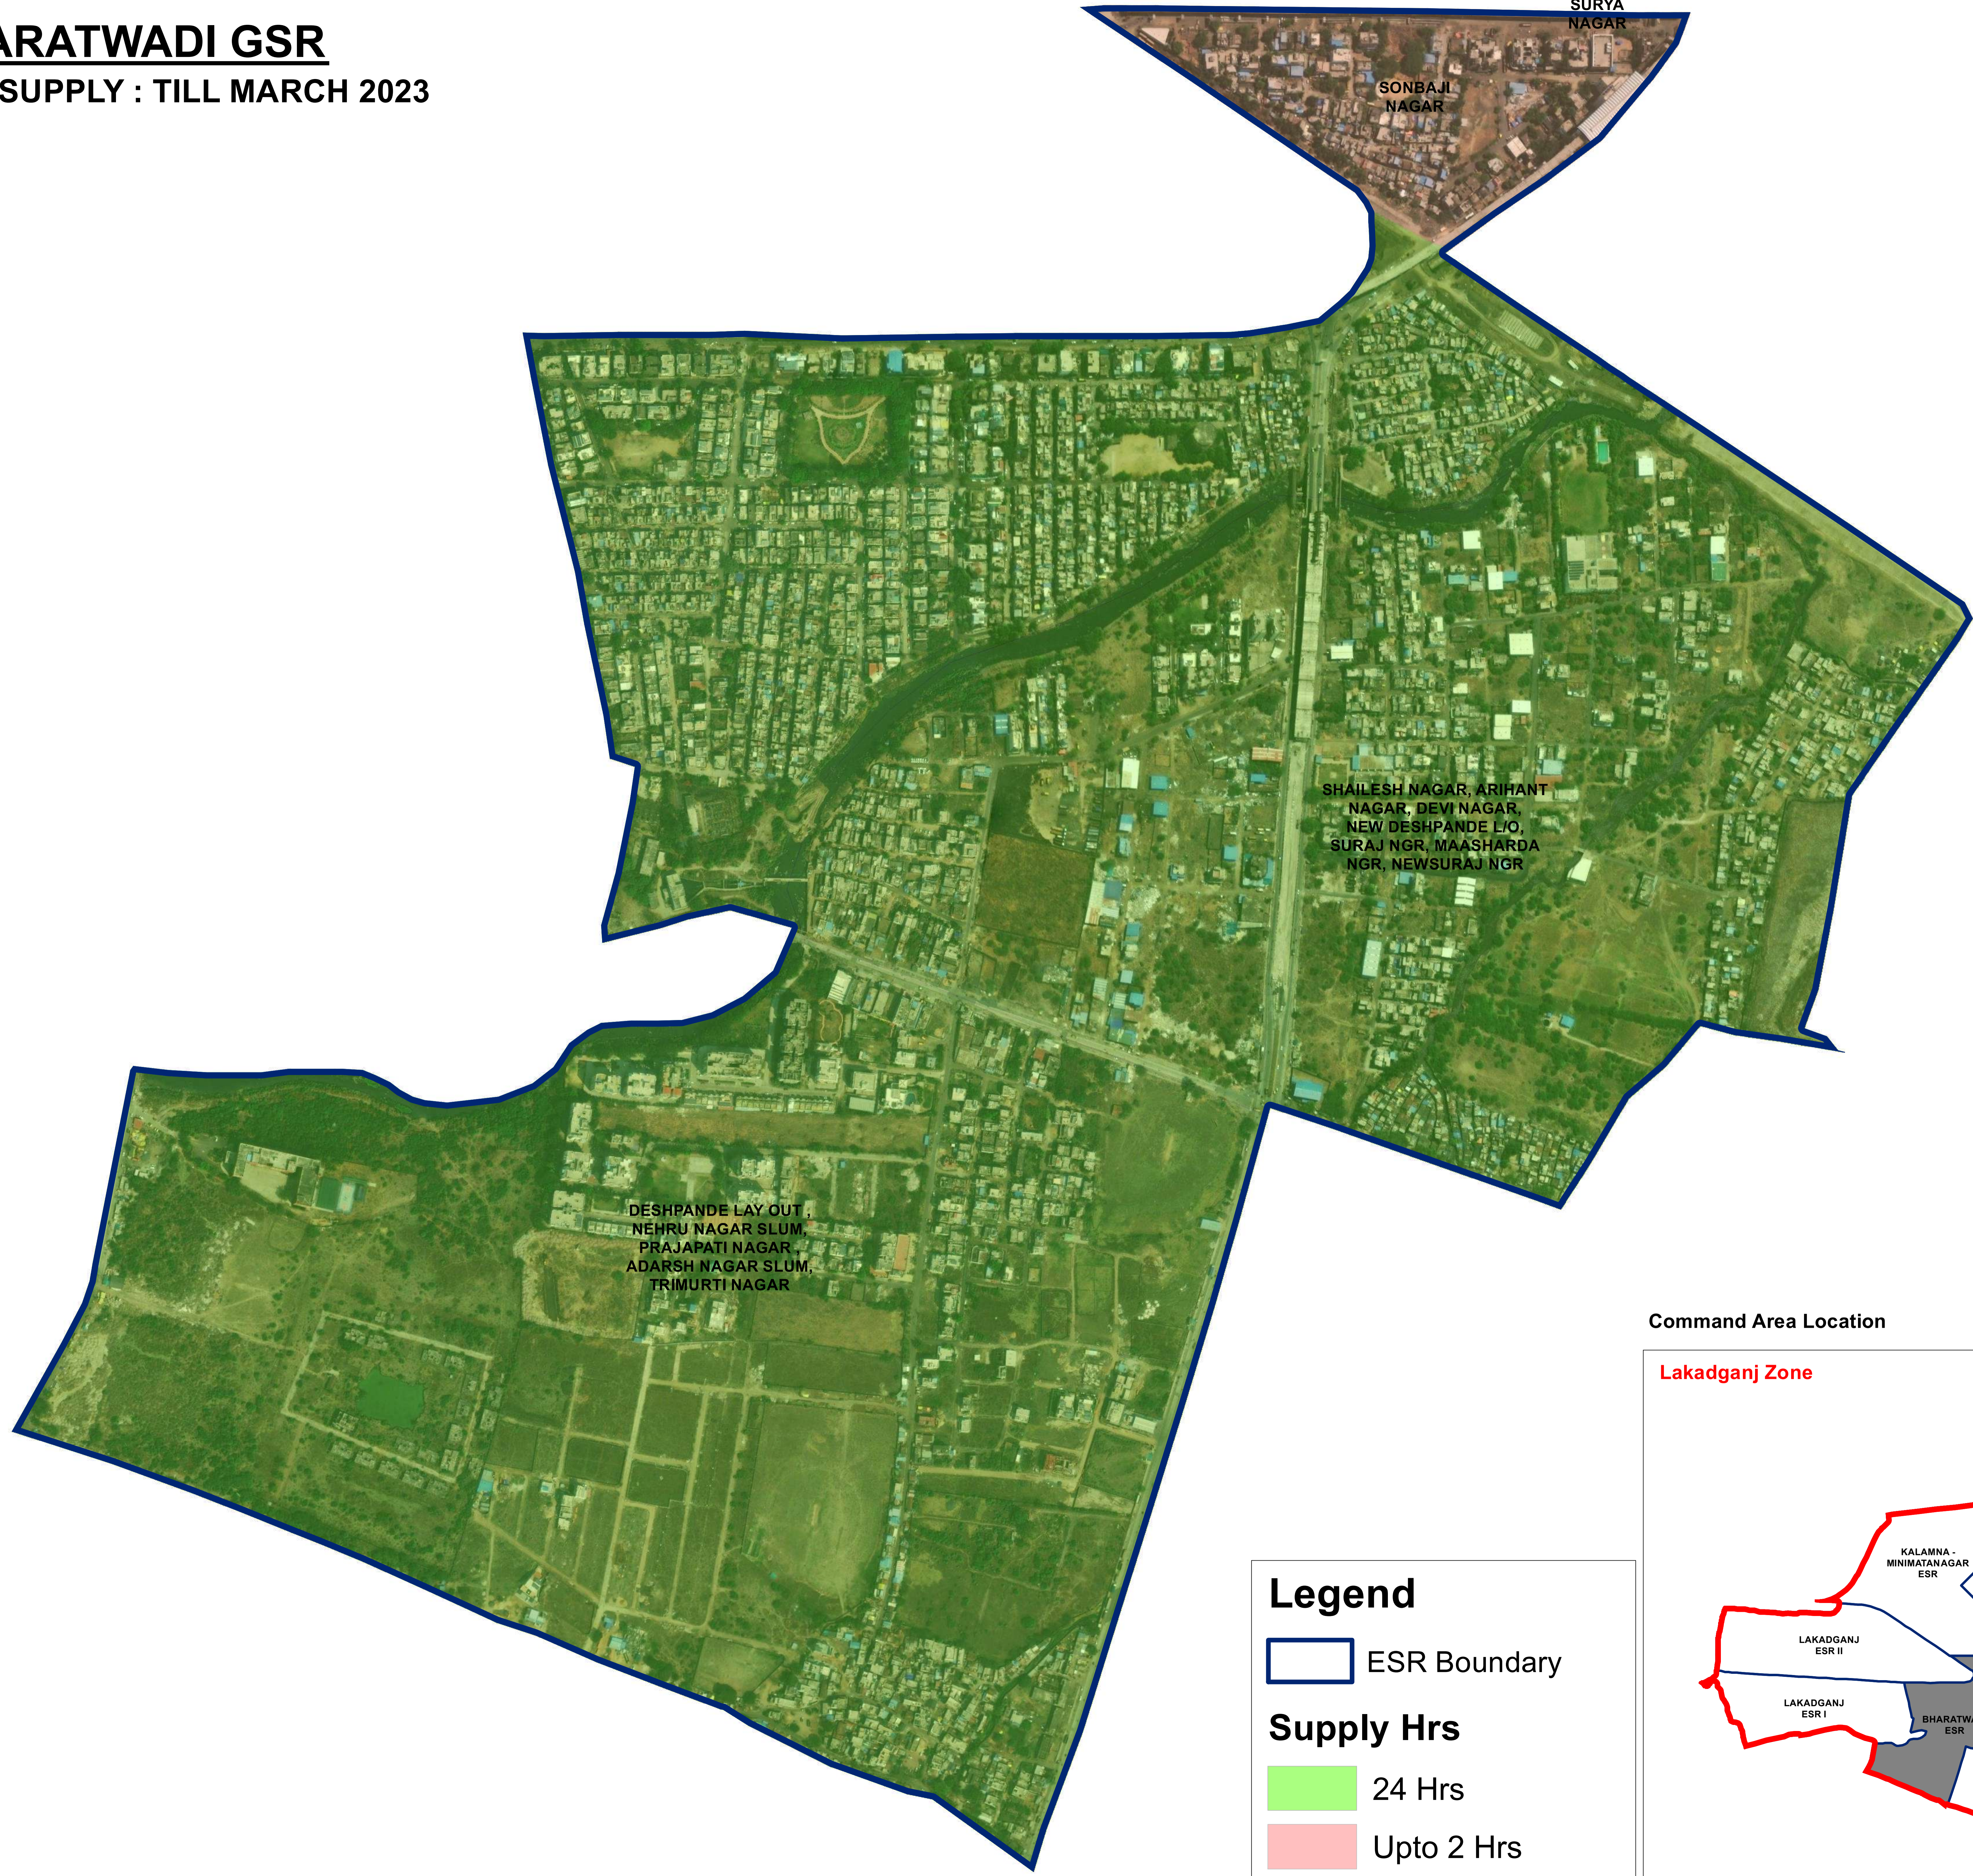

BHARATWADI GSR

ESTIMATED SUPPLY : TILL MARCH 2023

SURYA NAGAR

SONBAJI NAGAR

SHAILESH NAGAR, ARIHANT NAGAR, DEVI NAGAR, NEW DESHPANDE L/O, SURAJ NGR, MAASHARDA NGR, NEWSURAJ NGR

DESHPANDE LAY OUT, NEHRU NAGAR SLUM, PRAJAPATI NAGAR, ADARSH NAGAR SLUM, TRIMURTI NAGAR

Legend

- ESR Boundary
- Supply Hrs
 - 24 Hrs
 - Upto 2 Hrs

Command Area Location